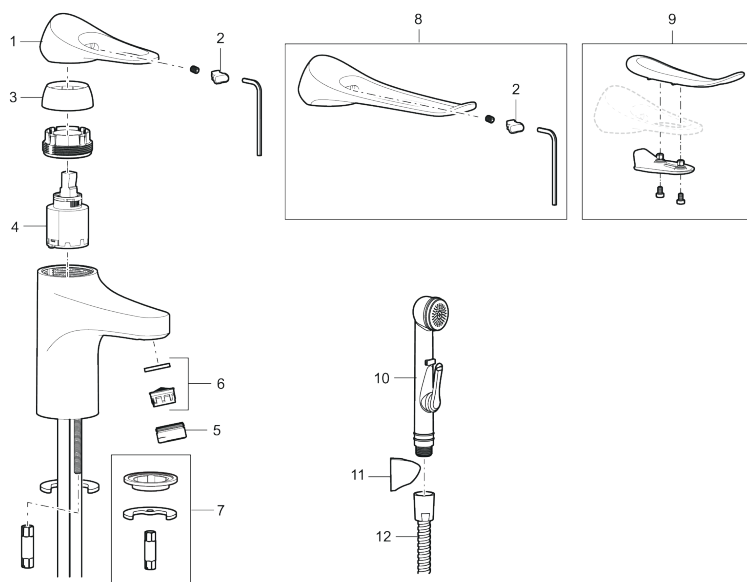

**Description:** Chrome, with Soft PEX® L=260 mm

- Cold Start
- Ceramic cartridge with soft closing function
- Adjustable flow control and temperature limiter
- Eco Flow (energy and water saving aerator)
- Soft PEX® hoses with 3/8" connecting nut (stainless steel braided)
- Lead Free material
- Hole diameter Ø34-37 mm

## PRODUCT DESCRIPTION

### 9000XE basin mixer

9000XE basin mixer is a basin mixer in chrome. Its classic design and water-saving function make it a natural choice for the bathroom.

Article number: 86502010