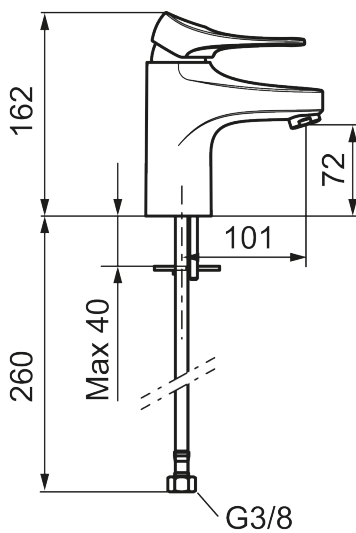

Unique characteristics

Backflow protection unit type