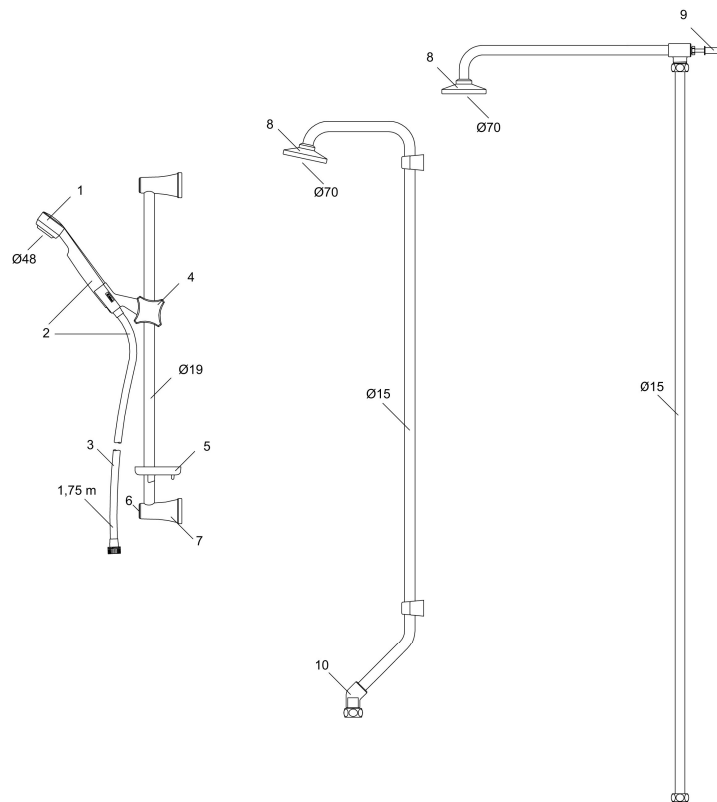

Uniqe characteristics

SARONA head shower

Article number: 28620000

Description: Chrome

- With chrome-plated wall bracket and wall seal
- Shower pipe can be shortened if required
- Bent pipe for connection to mixer

PRODUCT DESCRIPTION

SARONA head shower

Article number: 28620000

Sparepartlist

NO.	FMM NO.	RSK	DESCRIPTION
1	34000600	8183663	Hand shower, chrome
1	34000120	8183661	Hand shower, white
2	34323000	8197725	Hand shower set, chrome
2	34320120	8197724	Hand shower set, white
3	34811759	8181587	Shower hose, chrome
4	34140000	8185612	Slider, chrome/anthracite
4	34140120	8185611	Slider, white
5	34160007	8185615	Soap dish, transparent
6	34135200	8185635	Lid, 2-pcs, chrome
6	34135320	8185636	Lid, 2-pcs, white
7	34120000		Wall bracket, chrome
7	34120120		Wall bracket, white
8	29201600	8180598	Shower head
9	34190000	8180417	Wall bracket

NO.	FMM NO.	RSK	DESCRIPTION
10	34181500	8181225	Elbow connection