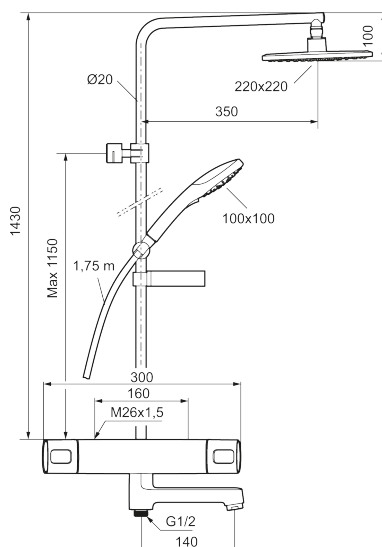

Article number: 85930000

Description: Chrome, 160 c/c, Lead Free

Uniqe characteristics

Backflow protection unit type

- Safety mixer Siljan and head shower set Siljan
- With reversible headwork
- Svivel spout with integrated diverter
- Anti lime-scale head- and hand shower
- Eco Flow, hand shower 9 l/min and head shower 12 l/min
- Shower bar with slider, soap dish and wall bracket with sealing
- Shower pipe can be shortened if required
- Flexible wall bracket ± 5 mm in height and 50–100 mm from wall, 2x18 mm spacers included, with sealing, hidden pipe joint

NO.	FMM NO.	RSK	DESCRIPTION
1	35480009	8592029	On/off handle, complete
2	39031500	8592052	End cover
3	35980009	8585850	Ceramic on/off headwork, reversible
4	38680009	8591701	Filter kit incl. o-rings and service tool
5	59800800	8592005	Inlet connectors, 160 c/c
5	59810800	8592006	Inlet connectors 150 c/c (left-handed thread)
6	38601009	8591609	Thermostatic cartridge, complete, incl. service tool
7	35480109	8592033	Temperature handle, complete
8	39710800	8591967	Nipple M18x1-G1/2 for shower mixer
9	39754000	8591969	Nipple M18x1 with o-ring for bath mixer
10	83990000	8154079	Swivel spout with integrated diverter
11	38086000	8439701	Locking screw
12	29142400	8281526	Housing M24 ext., 13 mm
13	35976209	8592039	Care-handle, black, 2 pcs
14	38523000	8592058	Scalding protection ring

NO.	FMM NO.	RSK	DESCRIPTION
15	38531000	8592059	Stop ring, standard
15	38531040	8592060	Stop ring, reversible
16	38521000	8295345	Stop ring
17	39716000		Nipple M18x1
18	29102650	8281547	Aerator insert, 20–24 l/min at 300 kPa