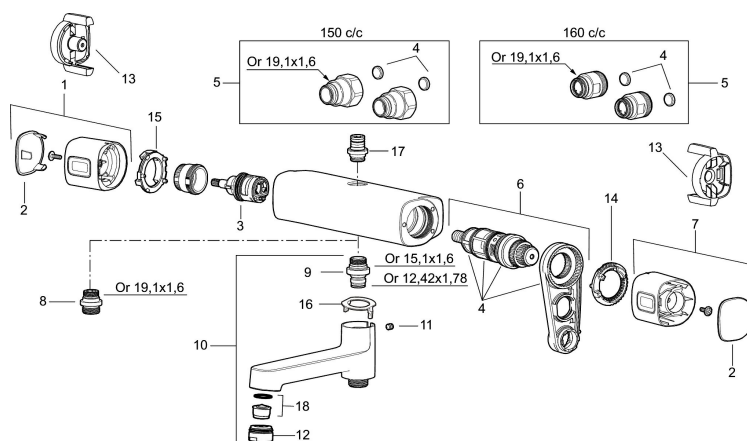

PRODUCT DESCRIPTION

SILJAN head shower kit (bath mixer)

Our new FM Mattsson Siljan collection combines design with eco-friendly and energy-saving functions without compromising on comfort. The Siljan shower range includes a wide selection of overhead shower and hand shower sets.

The showers can be combined with a Siljan thermostatic shower or bath mixer. Or make things simple by choosing one of our smart all-in-one overhead or hand shower sets.

Article number: 85930000

Sparepartlist

NO.	FMM NO.	RSK	DESCRIPTION
1	35480009	8592029	On/off handle, complete
2	39031500	8592052	End cover
3	35980009	8585850	Ceramic on/off headwork, reversible
4	38680009	8591701	Filter kit incl. o-rings and service tool
5	59800800	8592005	Inlet connectors, 160 c/c
5	59810800	8592006	Inlet connectors 150 c/c (left-handed thread)
6	38601009	8591609	Thermostatic cartridge, complete, incl. service tool
7	35480109	8592033	Temperature handle, complete
8	39710800	8591967	Nipple M18x1-G1/2 for shower mixer
9	39754000	8591969	Nipple M18x1 with o-ring for bath mixer
10	83990000	8154079	Swivel spout with integrated diverter
11	38086000	8439701	Locking screw
12	29142400	8281526	Housing M24 ext., 13 mm
13	35976209	8592039	Care-handle, black, 2 pcs
14	38523000	8592058	Scalding protection ring