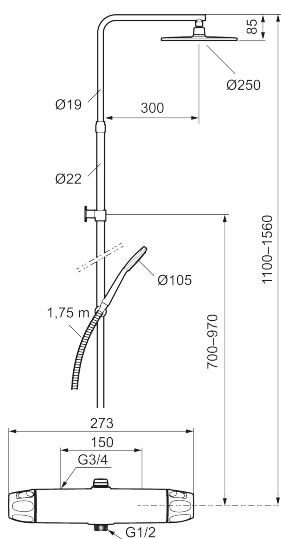

9000XE head shower kit

9000XE head shower kit is a head shower kit in chrome. The telescopic shower bar allows the wall bracket's height to be adapted to the specific bathroom's ceiling height, as well as to the user's height and/or the preferred distance to the shower head.

Article number: 86831500 **Flow 3 bar:** 7.6 l/m

Description: Chrome, 150 c/c

- Safety mixer 9000XE and head shower set 9000XE
- With reversible headwork
- Anti lime-scale head- and hand shower
- Shower bar with slider and wall bracket with sealing
- Shower pipe can be shortened if required
- Wall bracket freely adjustable in height, 700–970 from connection and 50–100 mm from wall, 2x20 mm spacers included, with sealing, hidden pipe joint
- Lead Free material

Unique characteristics

Backflow protection unit type **EB**

NO.	FMM NO.	RSK	DESCRIPTION
10	59800800	8592005	Inlet connectors, 160 c/c
11	38632006	8590311	Filter
12	S600105	8439713	Care-handle, black, 2 pcs
13	S600092	8237548	Shower head, chrome
13	S600092.75	8237550	Shower head, brushed chrome
14	S600091	8233001	Hand shower, chrome
14	S600091.75	8233003	Hand shower, brushed chrome
15	S600093	8239502	Slider, chrome
15	S600093.75	8284780	Slider, brushed chrome
16	S600109	8252036	Shower hose, chrome
16	S600109.75	8252038	Shower hose, brushed chrome
17	S600094	8221921	Wall bracket, chrome
17	S600094.75	8221923	Wall bracket, brushed chrome
18	60770000	8591918	Service tool