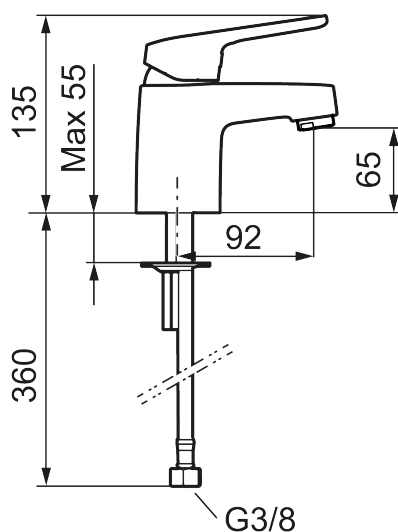

- Cold Start
- Ceramic cartridge with soft closing function
- Adjustable flow control and temperature limiter
- Eco Flow (energy and water saving aerator)
- Soft PEX® hoses (stainless steel braided)
- Small model