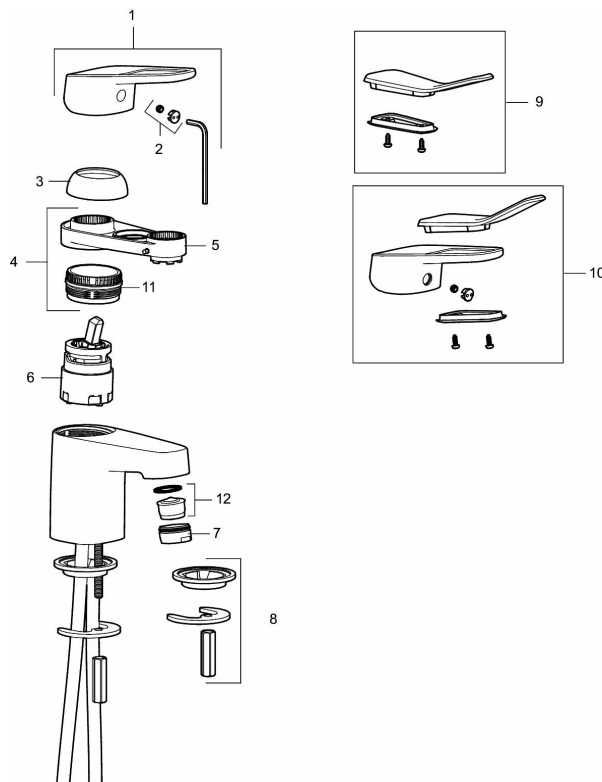

PRODUCT DESCRIPTION

SILJAN mini basin mixer

Soft, curved lines and ultra-shiny surfaces. We have emphasised clean design, simplicity and function, in line with our vision of caring for people and the environment. Strong focus has been placed on design, and specific shapes are used consistently to create a coordinated look. Big or small? Our FM Mattsson Siljan has products for everybody, regardless of their taste or the size of their home. The new Siljan Mini basin mixer is a compact product that packs a punch. Specially designed for small homes, small bathrooms or small hands. The choice is yours. Needless to say, you get the same high quality, just in a smaller size.

Article number: 83520010

Sparepartlist

NO.	FMM NO.	RSK	DESCRIPTION
1	58501000	8592023	Complete lever, chrome
2	58511000	8592021	Cover lid with colour marking
3	58521000	8592020	Cover sleeve, chrome
4	58530140	8241726	Fastening nipple with service tool
5	S600298	3870203	Service tool
6	S600273	8387230	Ceramic cartridge with service tool, cold start (green ring)
6	59115500	8591947	Ceramic cartridge with service tool, standard (red ring)
6	59126000	8591966	Ceramic cartridge with service tool, Eco Plus (green ring)