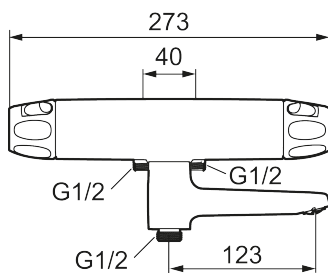

9000XE bath mixer

9000XE bath tub mixer is a mixer in chrome with carefully balanced pressure and temperature regulation, low weight, and noise absorbing as well as energy-saving functions. It is also equipped with double check valves for added safety.

Article number: 86950000 **Flow 3 bar:** 22.7 l/m

Description: Chrome, 40 c/c, pipe connection down

Unique characteristics

Backflow protection unit type 

- Note! 40 c/c
- Pressure balanced thermostatic mixer
- Swivel spout with built-in diverter
- With ceramic sealed headwork
- With wall fixing
- Temperature handle with safety stop at 38°C
- With Eco-function
- Lead Free material
- Approved non-return valves, EN-Standard EN1717
- Note! Not for Vaska