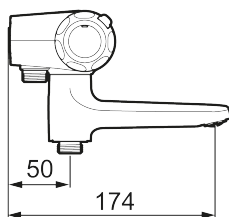

9000XE bath mixer

9000XE bath tub mixer is a mixer in chrome with carefully balanced pressure and temperature regulation, low weight, and noise absorbing as well as energy-saving functions. It is also equipped with double check valves for added safety.

Article number: 86950000 **Flow 3 bar:** 22.7 l/m

Description: Chrome, 40 c/c, pipe connection down

Unique characteristics

Backflow protection unit type 

- Note! 40 c/c
- Pressure balanced thermostatic mixer
- Swivel spout with built-in diverter
- With ceramic sealed headwork
- With wall fixing
- Temperature handle with safety stop at 38°C
- With Eco-function
- Lead Free material
- Approved non-return valves, EN-Standard EN1717
- Note! Not for Vaska