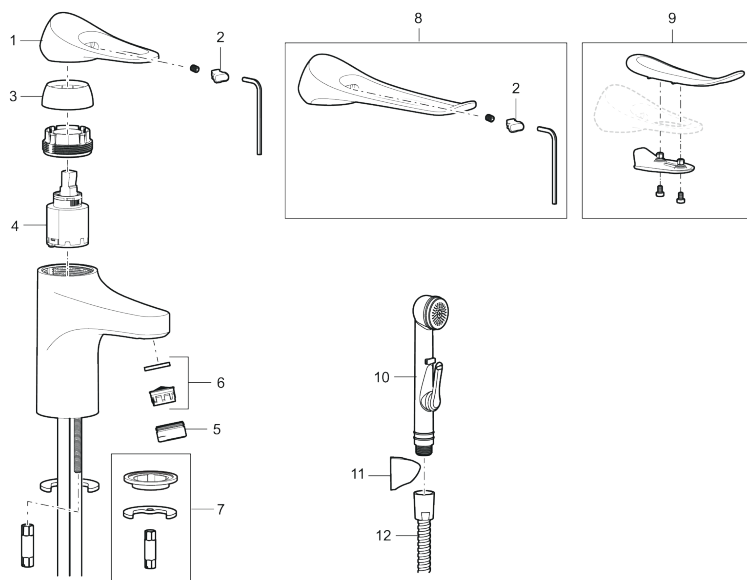

Unique characteristics

Backflow protection unit type **AA**

9000XE basin mixer

9000XE basin mixer is a basin mixer in brushed chrome. Its classic design and water-saving function make it a natural choice for the bathroom. The product comes with a captive waste.

Article number: 86530013 **Flow 3 bar:** 4.5 l/m

Description: Brushed chrome

- With captive waste, lower part in plastic
- Cold Start
- Ceramic cartridge with soft closing function
- Adjustable flow control and temperature limiter
- Eco Flow (energy and water saving aerator)
- Soft PEX® hoses with 3/8" connecting nut (stainless steel braided)
- Lead Free material
- Hole diameter Ø34-37 mm

PRODUCT DESCRIPTION

9000XE basin mixer

9000XE basin mixer is a basin mixer in brushed chrome. Its classic design and water-saving function make it a natural choice for the bathroom. The product comes with a captive waste.

Article number: 86530013

Sparepartlist

NO.	FMM NO.	RSK	DESCRIPTION
1	S600096	8387022	Lever, complete, chrome
1	S600096.75	8387024	Lever, complete, Brushed chrome
2	S600097	8387025	Cover lid with colour marking
3	S600101	8387029	Cover sleeve, chrome
3	S600101.75	8387031	Cover sleeve, brushed chrome
4	S600100	8387028	Ceramic cartridge with tool, for kitchen mixer (LEED) and basin mixer
4	S600099	8387027	Ceramic cartridge, without tool, for kitchen mixer (LEED) and basin mixer
4	S600178	8387036	Ceramic cartridge with tools
4	S600272	8387234	Ceramic cartridge, without tool
5	S600156	8280014	Housing M24 ext., 13 mm, chrome
5	S600156.75	8280015	Housing M24 ext., 13 mm, brushed chrome
6	S600072	8281671	Aerator insert, 3 l/min at 200–600 kPa
6	S600226	8280024	Aerator insert, 1,7 l/min at 200–600 kPa
7	S600160	8387096	Fastening kit, for basin mixer
8	S600175	8387083	Care-lever, complete
9	S600106	8397001	Care-kit