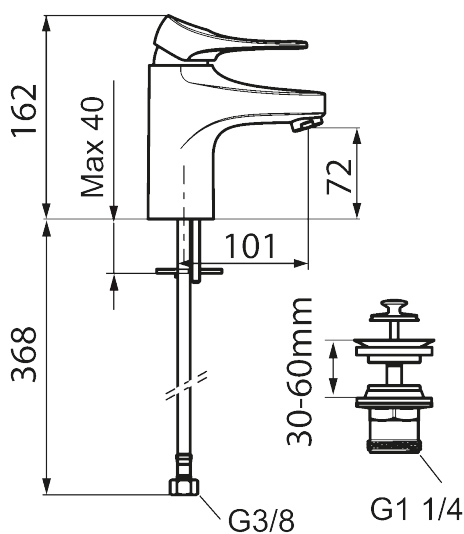

Unique characteristics

Backflow protection unit type **AA**

9000XE basin mixer

9000XE basin mixer is a basin mixer in brushed chrome. Its classic design and water-saving function make it a natural choice for the bathroom. The product comes with a captive waste.

Article number: 86530013 **Flow 3 bar:** 4.5 l/m

Description: Brushed chrome

- With captive waste, lower part in plastic
- Cold Start
- Ceramic cartridge with soft closing function
- Adjustable flow control and temperature limiter
- Eco Flow (energy and water saving aerator)
- Soft PEX® hoses with 3/8" connecting nut (stainless steel braided)
- Lead Free material
- Hole diameter Ø34-37 mm

PRODUCT DESCRIPTION

9000XE basin mixer

9000XE basin mixer is a basin mixer in brushed chrome. Its classic design and water-saving function make it a natural choice for the bathroom. The product comes with a captive waste.

NO.	FMM NO.	RSK	DESCRIPTION
10	S600206	8233049	Self-closing hand shower, chrome
11	S600157	8239542	Wall bracket, chrome
11	S600157.75	8239544	Wall bracket, børstet krom
12	S600152	8236561	High-pressure shower hose, L=1,5 m, chrome