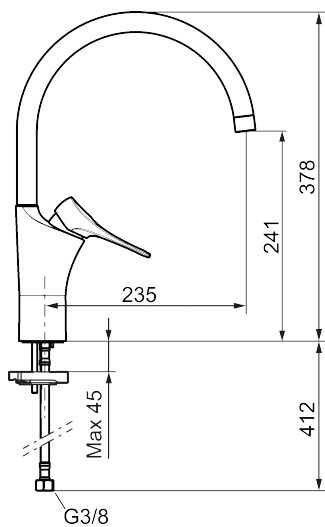

9000XE kitchen mixer

9000XE kitchen mixer with C-spout in chrome suits any kitchen, whatever its size. This kitchen mixer is lead-free and equipped with our smart, innovative, energy-saving functions such as cold start, soft closing, a temperature limiter function and an energy- and water-saving aerator. Its timeless, practical design makes it a functional and aesthetically durable addition to any modern home.

Article number: 86000010 **Flow 3 bar:** 6.0 l/m

Description: Chrome

Unique characteristics

Backflow protection unit type 

- Cold Start
- Ceramic cartridge with soft closing function
- Adjustable flow control and temperature limiter
- Eco Flow (energy and water saving aerator)
- Swivel spout, limitation part for 60°, 85°, 110° or 360° included
- Soft PEX® hoses with 3/8" connecting nut (stainless steel braided)
- Lead Free material
- Hole diameter Ø34-37 mm