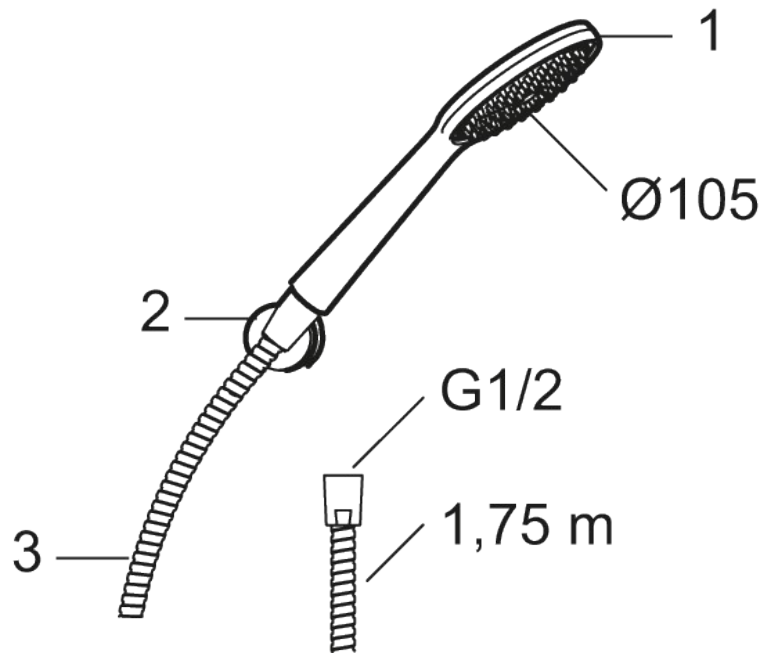

9000XE hand shower set

9000XE hand shower set is a shower set in chrome with a hand shower, metal hose and simple wall bracket. The large nozzle provides a pleasant shower experience with good pressure and an ample jet range without wasting water. The shower set is easy to install in all types of bathrooms.

Article number: 86720000 Flow 3 bar: 6.9 l/m

Description: Chrome

- Anti lime-scale hand shower
- Lead Free material
- Note! The hose must not be equipped with an on/off device

Unique characteristics

PRODUCT DESCRIPTION

Article number: 86720000

Sparepartlist

NO.	FMM NO.	RSK	DESCRIPTION
1	S600091	8233001	Hand shower, chrome
1	S600091.75	8233003	Hand shower, brushed chrome
2	S600157	8239542	Wall bracket, chrome
2	S600157.75	8239544	Wall bracket, børstet krom
3	S600109	8252036	Shower hose, chrome
3	S600109.75	8252038	Shower hose, brushed chrome