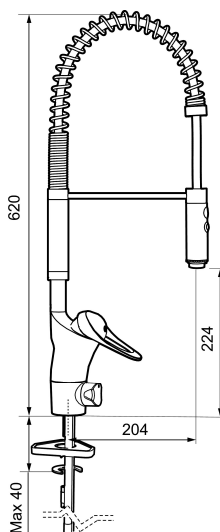

9000E flexi kitchen mixer

An optimal fusion of design and function. The FM Mattsson 9000E range ushers in a new generation of mixers that are environmentally engineered down to the last detail. The mixer brings beauty and technical perfection to your kitchen. Even in its basic version, the mixer has unique functions that save energy without compromising on comfort.

Article number: 81010000 **Flow 3 bar:** 10.2 l/m

Description: Chrome, connection flat end Ø10 mm

- Cold Start
- Ceramic cartridge with soft closing function
- Adjustable flow control and temperature limiter
- Hose, limitation part for 60°, 85°, 110° or 360° included
- Nozzle with concentrated jet and handshower
- With dish washer valve, switchable between cold and hot water. Pre-set on cold water
- Soft PEX® hoses (stainless steel braided)
- Approved non-return valves, EN-Standard EN1717
- Hole diameter Ø34-37 mm