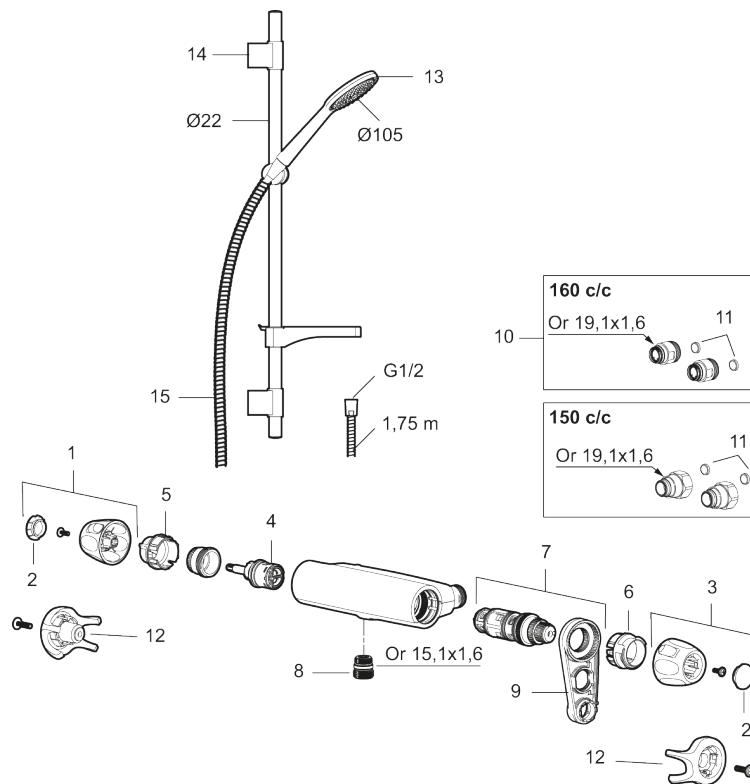

**Article number:** 86821500 **Flow 3 bar:** 6.9 l/m

**Description:** Chrome, 150 c/c

- Safety mixer 9000XE and head shower set 9000XE
- Shower set has anti lime-scale hand shower, shower bar with slider, soap dish and wall brackets with sealing
- Lead Free material

### Unique characteristics

Backflow protection unit type **EB**

## Sparepartlist

NO.	FMM NO.	RSK	DESCRIPTION
1	S600083	8218917	On/off handle, complete, krom
1	S600083.75	8218919	On/off handle, complete, brushed chrome
2	S600116	8218920	End cover, chrome
2	S600116.75	8218922	End cover, brushed chrome
3	S600082	8218914	Temperature handle, complete, chrome
3	S600082.75	8218916	Temperature handle, complete, brushed chrome
4	S600020	8441462	Ceramic headwork, with service tool (shower mixer)
4	S600269	8387232	Ceramic headwork, without tool (shower mixer)
5	S600086	8439710	Stop ring, standard
6	S600087	8439711	Scalding protection ring