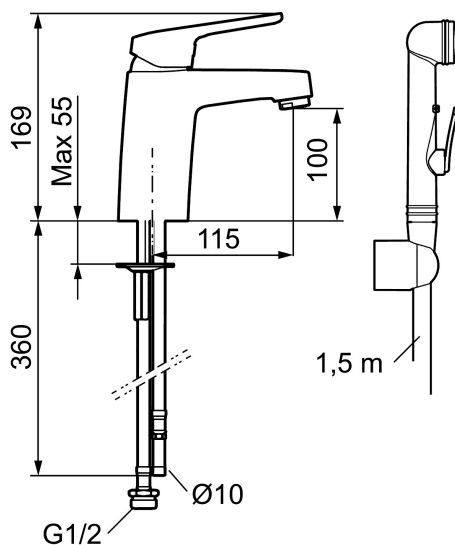

Big or small? Our FM Mattsson Siljan has products for everybody, regardless of their taste or the size of their home.

The new Siljan Mini basin mixer is a compact product that packs a punch. Specially designed for small homes, small bathrooms or small hands. The choice is yours. Needless to say, you get the same high quality, just in a smaller size.

Article number: 83576000

Description: Chrome, Eco Plus, connection flat end Ø10 mm

### Unique characteristics

Backflow protection unit type 

- With self-closing hand shower, wall bracket and hose
- Cold Start
- Ceramic cartridge with soft closing function
- Adjustable flow control and temperature limiter
- Eco Flow (energy and water saving aerator)
- Soft PEX<sup>®</sup> hoses (stainless steel braided)
- Approved non-return valves, EN-Standard EN1717