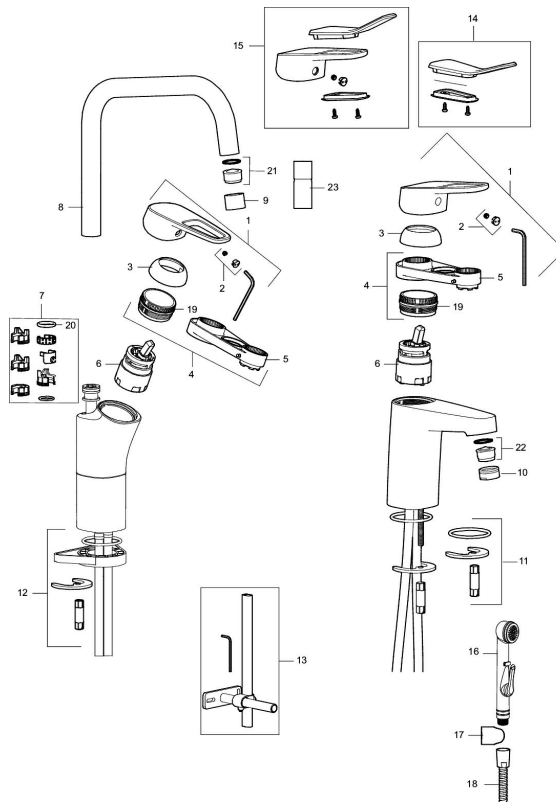

Article number: 83506000 Flow 3 bar: 8.4 l/m

Description: Chrome, Eco Plus, connection flat end Ø10 mm

Unique characteristics

Backflow protection unit type

- Cold Start
- Ceramic cartridge with soft closing function
- Adjustable flow control and temperature limiter
- Eco Flow (energy and water saving aerator)
- Soft PEX[®] hoses (stainless steel braided)

PRODUCT DESCRIPTION

SILJAN basin mixer

Soft, curved lines and ultra-shiny surfaces. We have emphasised clean design, simplicity and function, in line with our vision of caring for people and the environment. Strong focus has been placed on design, and specific shapes are used consistently to create a coordinated look. Big or small? Our FM Mattsson Siljan has products for everybody, regardless of their taste or the size of their home. The new Siljan Mini basin mixer is a compact product that packs a punch. Specially designed for small homes, small bathrooms or small hands. The choice is yours. Needless to say, you get the same high quality, just in a smaller size.

Article number: 83506000

Sparepartlist

NO.	FMM NO.	RSK	DESCRIPTION
	44450009	8295353	Accessories (limitation segment, stop screw, allen wrench 3 mm)
1	58501000	8592023	Complete lever, chrome
2	58511000	8592021	Cover lid with colour marking
3	58521000	8592020	Cover sleeve, chrome
4	58530140	8241726	Fastening nipple with service tool
5	60770000	8591918	Service tool
6	59115500	8591947	Ceramic cartridge with service tool, standard (red ring)