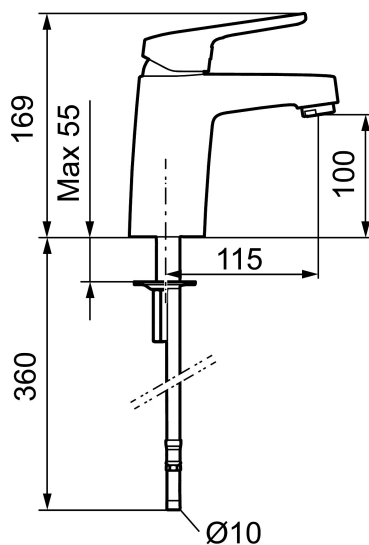

Article number: 83506000 Flow 3 bar: 8.4 l/m

Description: Chrome, Eco Plus, connection flat end Ø10 mm

Unique characteristics

Backflow protection unit type

- Cold Start
- Ceramic cartridge with soft closing function
- Adjustable flow control and temperature limiter
- Eco Flow (energy and water saving aerator)
- Soft PEX[®] hoses (stainless steel braided)

Article number: 83506000

Sparepartlist

NO.	FMM NO.	RSK	DESCRIPTION
	44450009	8295353	Accessories (limitation segment, stop screw, allen wrench 3 mm)
1	58501000	8592023	Complete lever, chrome
2	58511000	8592021	Cover lid with colour marking
3	58521000	8592020	Cover sleeve, chrome
4	58530140	8241726	Fastening nipple with service tool
5	60770000	8591918	Service tool
6	59115500	8591947	Ceramic cartridge with service tool, standard (red ring)