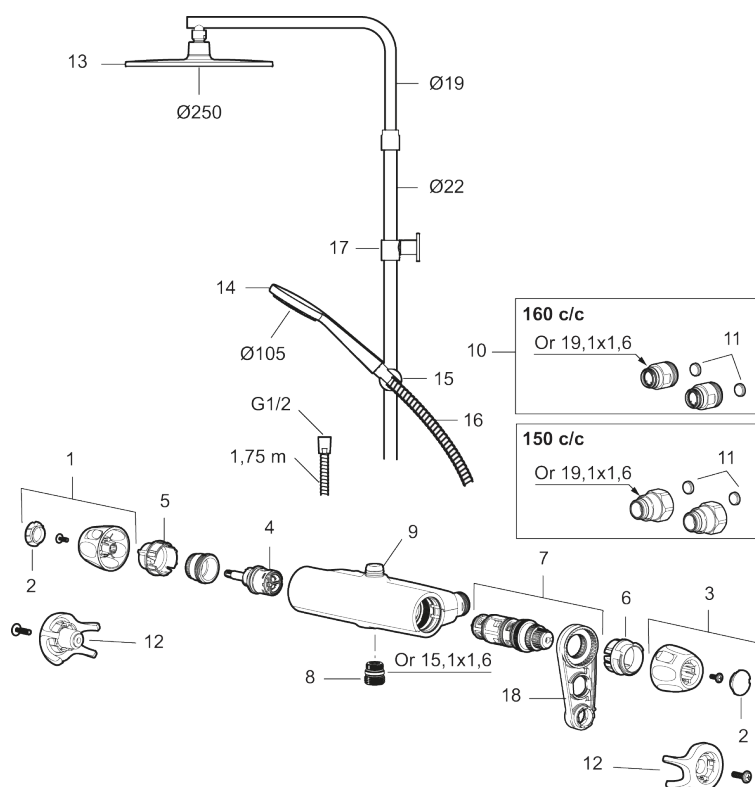

PRODUCT DESCRIPTION

9000XE head shower kit

9000XE head shower kit is a head shower kit in chrome.
The telescopic shower bar allows the wall bracket's height to be adapted to the specific bathroom's ceiling height, as well as to the user's height and/or the preferred distance to the shower head.

Article number: 86831500

Sparepartlist

NO.	FMM NO.	RSK	DESCRIPTION
1	S600083	8218917	On/off handle, complete, krom
1	S600083.75	8218919	On/off handle, complete, brushed chrome
2	S600116	8218920	End cover, chrome
2	S600116.75	8218922	End cover, brushed chrome
3	S600082	8218914	Temperature handle, complete, chrome
3	S600082.75	8218916	Temperature handle, complete, brushed chrome
4	S600020	8441462	Ceramic headwork, with service tool (shower mixer)
5	S600117	8439714	Stop ring, reversible
6	S600087	8439711	Scalding protection ring
7	S600084	8439709	Thermostatic cartridge, complete, incl. service tool
8	S600088	8439712	Nipple M18x1-G1/2 for shower mixer
9	S600112	8920116	Nipple M18x1