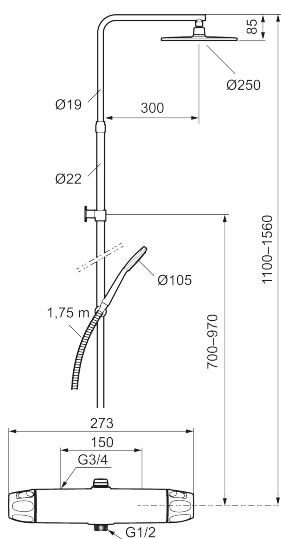

9000XE head shower kit

9000XE head shower kit is a head shower kit in chrome. The telescopic shower bar allows the wall bracket's height to be adapted to the specific bathroom's ceiling height, as well as to the user's height and/or the preferred distance to the shower head.

Article number: 86831500 **Flow 3 bar:** 7.6 l/m

Description: Chrome, 150 c/c

- Safety mixer 9000XE and head shower set 9000XE
- With reversible headwork
- Anti lime-scale head- and hand shower
- Shower bar with slider and wall bracket with sealing
- Shower pipe can be shortened if required
- Wall bracket freely adjustable in height, 700–970 from connection and 50–100 mm from wall, 2x20 mm spacers included, with sealing, hidden pipe joint
- Lead Free material

Unique characteristics

Backflow protection unit type **EB**

PRODUCT DESCRIPTION

9000XE head shower kit

9000XE head shower kit is a head shower kit in chrome.
The telescopic shower bar allows the wall bracket's height to be adapted to the specific bathroom's ceiling height, as well as to the user's height and/or the preferred distance to the shower head.

NO.	FMM NO.	RSK	DESCRIPTION
9	S600265		Nipple M18x1, with flow regulator 9 l/min
10	59800800	8592005	Inlet connectors, 160 c/c
11	38632006	8590311	Filter
12	S600105	8439713	Care-handle, black, 2 pcs
13	S600092	8237548	Shower head, chrome
13	S600092.75	8237550	Shower head, brushed chrome
14	S600091	8233001	Hand shower, chrome
14	S600091.75	8233003	Hand shower, brushed chrome
15	S600093	8239502	Slider, chrome
15	S600093.75	8284780	Slider, brushed chrome
16	S600109	8252036	Shower hose, chrome
16	S600109.75	8252038	Shower hose, brushed chrome
17	S600094	8221921	Wall bracket, chrome
17	S600094.75	8221923	Wall bracket, brushed chrome
18	60770000	8591918	Service tool