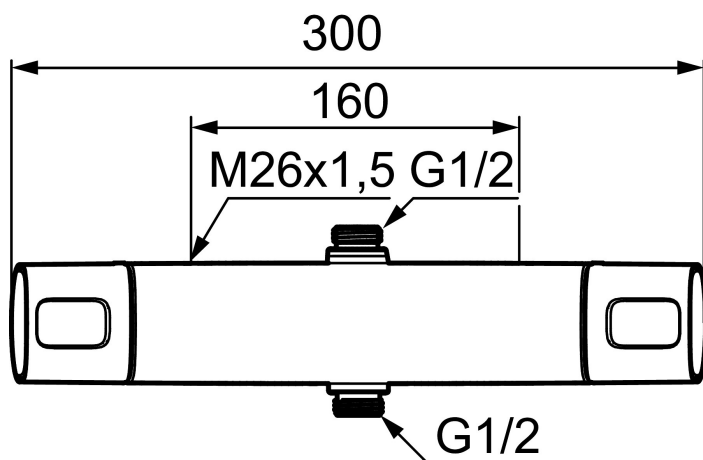

Article number: 83840000

Description: Chrome, 160 c/c

Uniqe characteristics

Backflow protection unit type 

- With shower connection up and down
- For head shower set with G1/2 connection
- With reversible headwork
- Pressure balanced thermostatic mixer
- With ceramic sealed headwork
- Temperature handle with safety stop at 38°C
- With Eco-function
- Approved non-return valves, EN-Standard EN1717