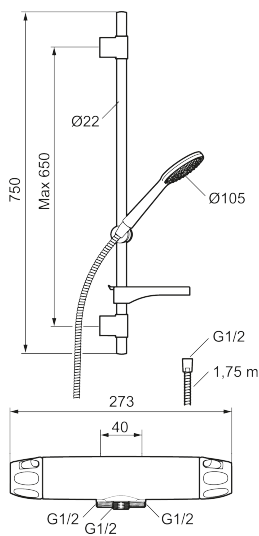

Article number: 86860000 **Flow 3 bar:** 6.9 l/m

Description: Chrome, 40 c/c, pipe connection down

- Note! 40 c/c
- Safety mixer art.no. 8685-0000 and shower set art.no. 8670-0000
- Shower set has anti lime-scale hand shower, shower bar with slider, soap dish and wall brackets with sealing
- Lead Free material

Unique characteristics

Backflow protection unit type **EB**

PRODUCT DESCRIPTION

9000XE shower kit

9000XE shower kit is our complete shower kit with a mixer and shower set in chrome. The mixer, combined with the large nozzle, delivers a pleasant shower experience with good pressure and an ample jet range without wasting water. The shower kit is easy to install in all types of bathrooms. The product can be supplemented with a tub spout.

Article number: 86860000

Sparepartlist

NO.	FMM NO.	RSK	DESCRIPTION
1	S600083	8218917	On/off handle, complete, krom
1	S600083.75	8218919	On/off handle, complete, brushed chrome
2	S600116	8218920	End cover, chrome
2	S600116.75	8218922	End cover, brushed chrome
3	S600082	8218914	Temperature handle, complete, chrome
3	S600082.75	8218916	Temperature handle, complete, brushed chrome
4	S600020	8441462	Ceramic headwork, with service tool (shower mixer)
5	S600086	8439710	Stop ring, standard
6	S600087	8439711	Scalding protection ring
7	S600084	8439709	Thermostatic cartridge, complete, incl. service tool

NO.	FMM NO.	RSK	DESCRIPTION
8	S600088	8439712	Nipple M18x1-G1/2 for shower mixer
9	60770000	8591918	Service tool
10	59820800	8591970	Inlet connector
11	38632006	8590311	Filter
12	S600105	8439713	Care-handle, black, 2 pcs
13	S600091	8233001	Hand shower, chrome
13	S600091.75	8233003	Hand shower, brushed chrome
14	S600095	8239500	Wall bracket, chrome
14	S600095.75	8221926	Wall bracket, brushed chrome
15	S600109	8252036	Shower hose, chrome
15	S600109.75	8252038	Shower hose, brushed chrome