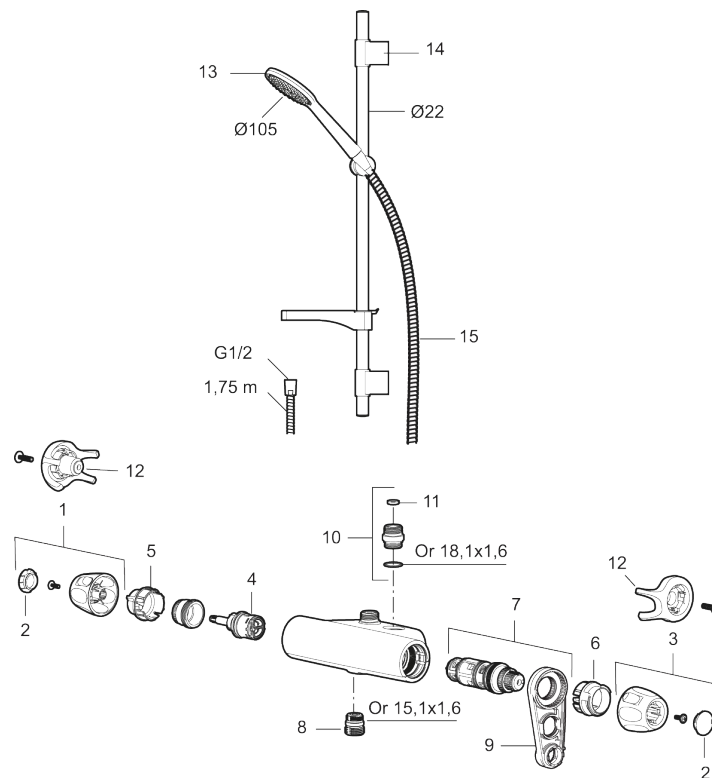

Article number: 86860000 **Flow 3 bar:** 6.9 l/m

Description: Chrome, 40 c/c, pipe connection down

- Note! 40 c/c
- Safety mixer art.no. 8685-0000 and shower set art.no. 8670-0000
- Shower set has anti lime-scale hand shower, shower bar with slider, soap dish and wall brackets with sealing
- Lead Free material

Unique characteristics

Backflow protection unit type **EB**

PRODUCT DESCRIPTION

9000XE shower kit

9000XE shower kit is our complete shower kit with a mixer and shower set in chrome. The mixer, combined with the large nozzle, delivers a pleasant shower experience with good pressure and an ample jet range without wasting water. The shower kit is easy to install in all types of bathrooms. The product can be supplemented with a tub spout.

Article number: 86860000

Sparepartlist

NO.	FMM NO.	RSK	DESCRIPTION
1	S600083	8218917	On/off handle, complete, krom
1	S600083.75	8218919	On/off handle, complete, brushed chrome
2	S600116	8218920	End cover, chrome
2	S600116.75	8218922	End cover, brushed chrome
3	S600082	8218914	Temperature handle, complete, chrome
3	S600082.75	8218916	Temperature handle, complete, brushed chrome
4	S600020	8441462	Ceramic headwork, with service tool (shower mixer)
5	S600086	8439710	Stop ring, standard
6	S600087	8439711	Scalding protection ring
7	S600084	8439709	Thermostatic cartridge, complete, incl. service tool

NO.	FMM NO.	RSK	DESCRIPTION
8	S600088	8439712	Nipple M18x1-G1/2 for shower mixer
9	60770000	8591918	Service tool
10	59820800	8591970	Inlet connector
11	38632006	8590311	Filter
12	S600105	8439713	Care-handle, black, 2 pcs
13	S600091	8233001	Hand shower, chrome
13	S600091.75	8233003	Hand shower, brushed chrome
14	S600095	8239500	Wall bracket, chrome
14	S600095.75	8221926	Wall bracket, brushed chrome
15	S600109	8252036	Shower hose, chrome
15	S600109.75	8252038	Shower hose, brushed chrome