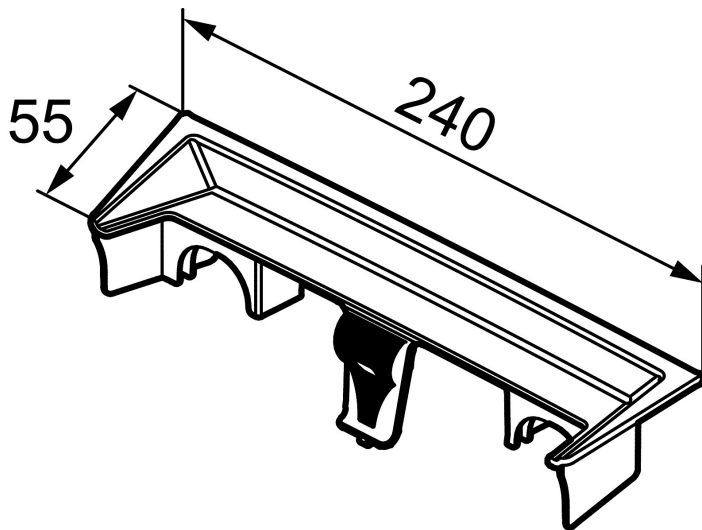

Shampoo shelf, 9000E/9000E II

An intelligent shampoo shelf for the 9000E safety mixer. Easy to install without disturbing the moisture barrier in your bathroom.

Shampoo shelf specially designed for the 9000E safety mixer. Easy to install without disturbing the moisture barrier in your bathroom – an elegant answer to a common everyday problem. The shelf provides ample storage space with natural water drainage, and is easy to remove for cleaning. You'll never have to put your shampoo or soap on the floor again.

Article number: 93040800

Description: Chrome

Uniqe characteristics

- Shampoo shelf specially designed for 9000E and 9000E II thermostatic mixer