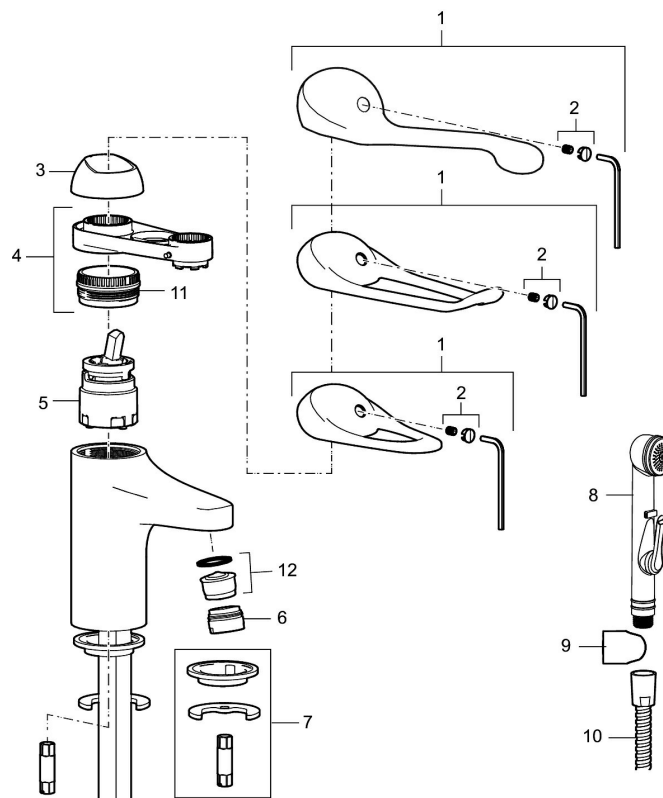

Article number: 80630000 Flow 3 bar: 6.1 l/m

Description: Chrome, connection flat end Ø10 mm

- With captive waste, lower part in plastic
- Cold Start
- Ceramic cartridge with soft closing function
- Adjustable flow control and temperature limiter
- Eco Flow (energy and water saving aerator)
- Soft PEX® hoses (stainless steel braided)

## Sparepartlist

NO.	FMM NO.	RSK	DESCRIPTION
1	58500000	8591936	Lever, complete, L=90 mm
1	58501750	8591937	Lever, complete, L=150 mm
1	58501800	8592048	Lever, complete, L=180 mm
2	58510000	8591944	Cover lid with colour marking
3	58520000	8591945	Cover sleeve
4	58530140	8241726	Fastening nipple with service tool
5	59120009	8591949	Ceramic cartridge with service tool, cold start (green ring)
5	59120000	8591769	Ceramic cartridge, cold start (green ring)
5	59126000	8591966	Ceramic cartridge with service tool, Eco Plus (green ring)