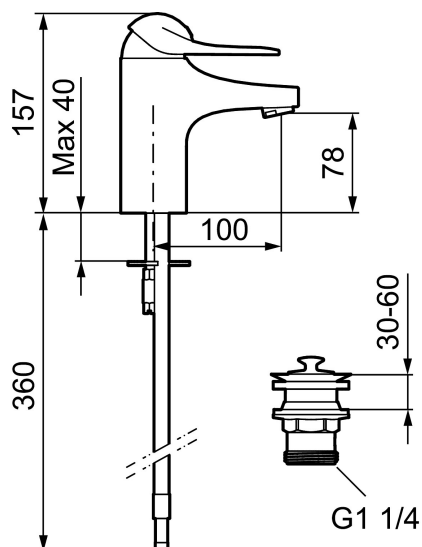

Unique characteristics

Energy class

Assessed

Backflow protection unit type