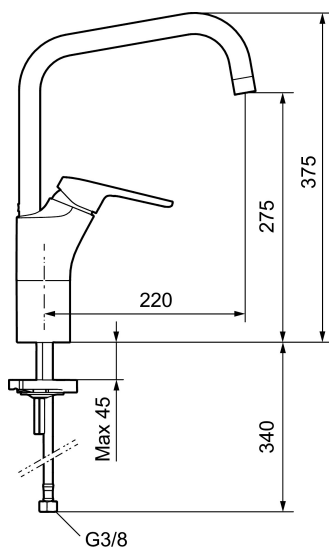

Unique characteristics

- Cold Start
- Ceramic cartridge with soft closing function
- Adjustable flow control and temperature limiter
- Eco Flow (energy and water saving aerator)
- Swivel spout, limitation part for 60°, 85°, 110° or 360° included
- Soft PEX® hoses (stainless steel braided)
- Hole diameter Ø34-37 mm

Backflow protection unit type