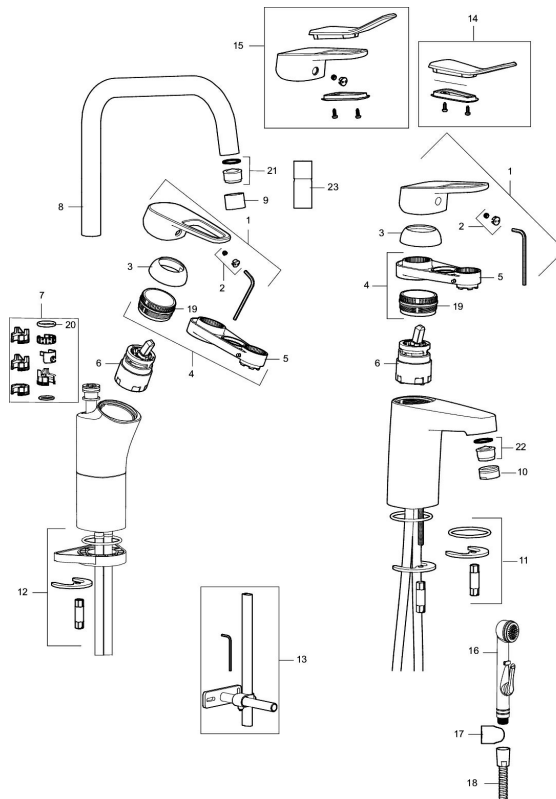

**Article number:** 85000010 **Flow 3 bar:** 7.7 l/m

**Description:** Chrome, Lead Free, connection nut G3/8"

### Unique characteristics

- Cold Start
- Ceramic cartridge with soft closing function
- Adjustable flow control and temperature limiter
- Eco Flow (energy and water saving aerator)
- Swivel spout, limitation part for 60°, 85°, 110° or 360° included
- Soft PEX® hoses (stainless steel braided)
- Hole diameter Ø34-37 mm

### Sparepartlist

NO.	FMM NO.	RSK	DESCRIPTION
	44450009	8295353	Accessories (limitation segment, stop screw, allen wrench 3 mm)
1	58501000	8592023	Complete lever, chrome
2	58511000	8592021	Cover lid with colour marking
3	58521000	8592020	Cover sleeve, chrome
4	58530140	8241726	Fastening nipple with service tool
5	60770000	8591918	Service tool
6	59115500	8591947	Ceramic cartridge with service tool, standard (red ring)
6	59120009	8591949	Ceramic cartridge with service tool, cold start (green ring)
6	59120000	8591769	Ceramic cartridge, cold start (green ring)
6	59126000	8591966	Ceramic cartridge with service tool, Eco Plus (green ring)