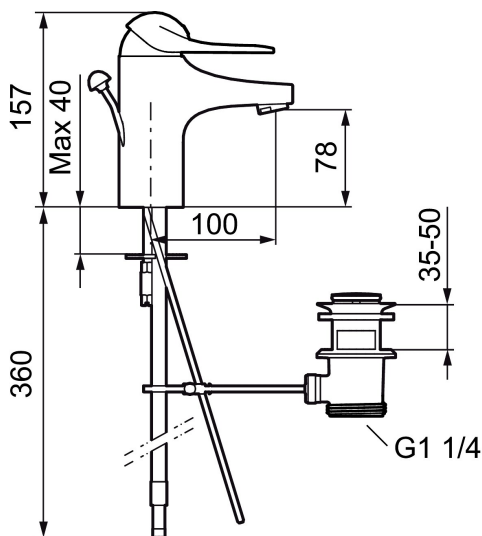

## 9000E basin mixer

An optimal fusion of design and function. The FM Mattsson 9000E range ushers in a new generation of mixers that are environmentally engineered down to the last detail. The mixer brings beauty and technical perfection to your bathroom. Even in its basic version, the mixer has unique functions that save energy without compromising on comfort.

**Article number:** 80656000

**Description:** Chrome, Eco Plus, connection flat end Ø10 mm

### Unique characteristics

Backflow protection unit type **AA**

- With pop-up waste, in metal
- Cold Start
- Ceramic cartridge with soft closing function
- Adjustable flow control and temperature limiter
- Eco Flow (energy and water saving aerator)
- Soft PEX<sup>®</sup> hoses (stainless steel braided)