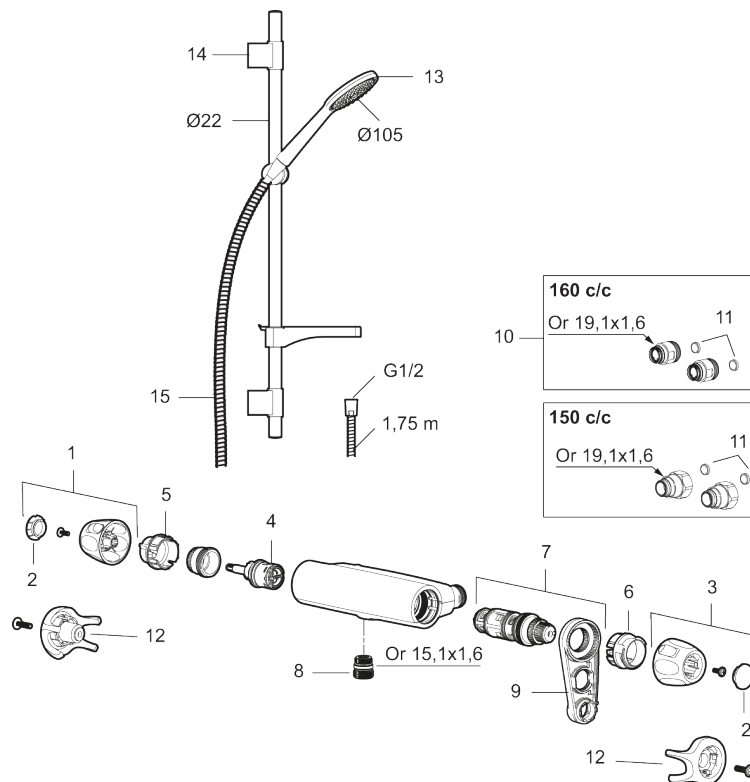

Unique characteristics

- Safety mixer 9000XE and head shower set 9000XE
- Shower set has anti lime-scale hand shower, shower bar with slider, soap dish and wall brackets with sealing
- Lead Free material

Backflow protection unit type 

PRODUCT DESCRIPTION

9000XE shower kit

9000XE shower kit is our complete shower kit with a mixer and shower set in chrome. The mixer, combined with the large nozzle, delivers a pleasant shower experience with good pressure and an ample jet range without wasting water. The shower kit is easy to install in all types of bathrooms and can be supplemented with a tub spout. This product is LEED/BREEAM compliant, which means it meets the flow rate requirements applicable to certain new buildings and conversions.

Article number: 86822500

Sparepartlist

NO.	FMM NO.	RSK	DESCRIPTION
1	S600083	8218917	On/off handle, complete, krom
1	S600083.75	8218919	On/off handle, complete, brushed chrome
2	S600116	8218920	End cover, chrome
2	S600116.75	8218922	End cover, brushed chrome
3	S600082	8218914	Temperature handle, complete, chrome
3	S600082.75	8218916	Temperature handle, complete, brushed chrome
4	S600020	8441462	Ceramic headwork, with service tool (shower mixer)
5	S600086	8439710	Stop ring, standard
6	S600087	8439711	Scalding protection ring

NO.	FMM NO.	RSK	DESCRIPTION
7	S600084	8439709	Thermostatic cartridge, complete, incl. service tool
8	S600088	8439712	Nipple M18x1-G1/2 for shower mixer
9	60770000	8591918	Service tool
10	59800800	8592005	Inlet connectors, 160 c/c
11	38632006	8590311	Filter
12	S600105	8439713	Care-handle, black, 2 pcs
13	S600091	8233001	Hand shower, chrome
13	S600091.75	8233003	Hand shower, brushed chrome
14	S600095	8239500	Wall bracket, chrome
14	S600095.75	8221926	Wall bracket, brushed chrome
15	S600109	8252036	Shower hose, chrome
15	S600109.75	8252038	Shower hose, brushed chrome