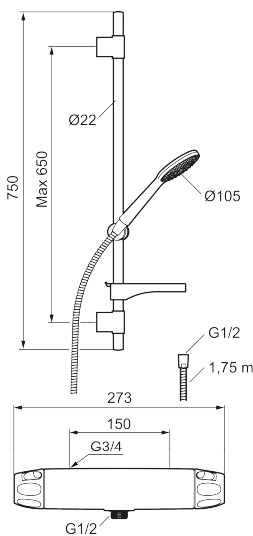

9000XE shower kit

9000XE shower kit is our complete shower kit with a mixer and shower set in chrome. The mixer, combined with the large nozzle, delivers a pleasant shower experience with good pressure and an ample jet range without wasting water. The shower kit is easy to install in all types of bathrooms and can be supplemented with a tub spout.

This product is LEED/BREEAM compliant, which means it meets the flow rate requirements applicable to certain new buildings and conversions.

Article number: 86822500 **Flow 3 bar:** 6.0 l/m

Description: Chrome, 150 c/c, LEED/BREEAM compliant

Unique characteristics

- Safety mixer 9000XE and head shower set 9000XE
- Shower set has anti lime-scale hand shower, shower bar with slider, soap dish and wall brackets with sealing
- Lead Free material

Backflow protection unit type