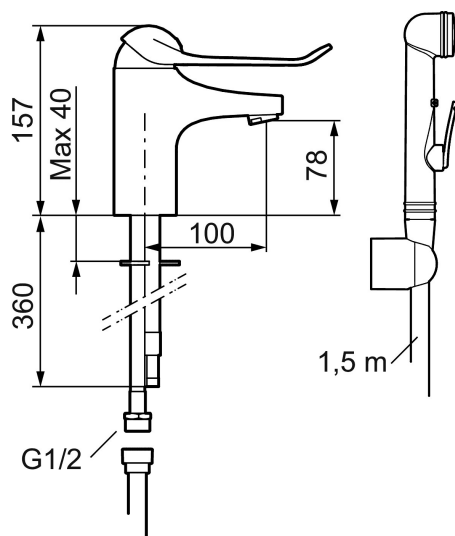

9000E II care basin mixer

An optimal fusion of design and function. The FM Mattsson 9000E range ushers in a new generation of mixers that are environmentally engineered down to the last detail. The mixer has an extra long lever, providing an easier grip for weak hands. This is just one of the special solutions that make our products ideal for a lifetime of use. In short, FM Mattsson has a mixer design for everybody.

Article number: 80674000

Description: Chrome, connection flat end Ø10 mm

Unique characteristics

Backflow protection unit type 

- With self-closing hand shower, wall bracket and hose
- Cold Start
- Ceramic cartridge with soft closing function
- Adjustable flow control and temperature limiter
- Eco Flow (energy and water saving aerator)
- Soft PEX[®] hoses (stainless steel braided)
- Lever: 150 mm