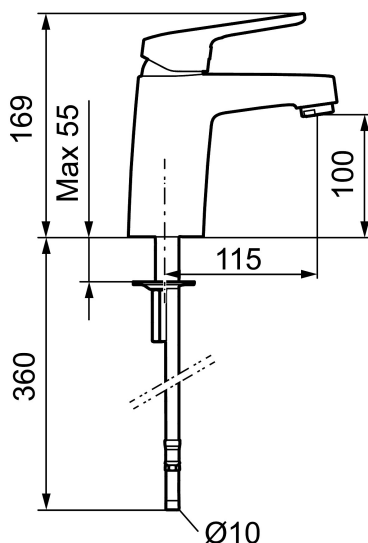

- Cold Start
- Ceramic cartridge with soft closing function
- Adjustable flow control and temperature limiter
- Eco Flow (energy and water saving aerator)
- Soft PEX® hoses (stainless steel braided)