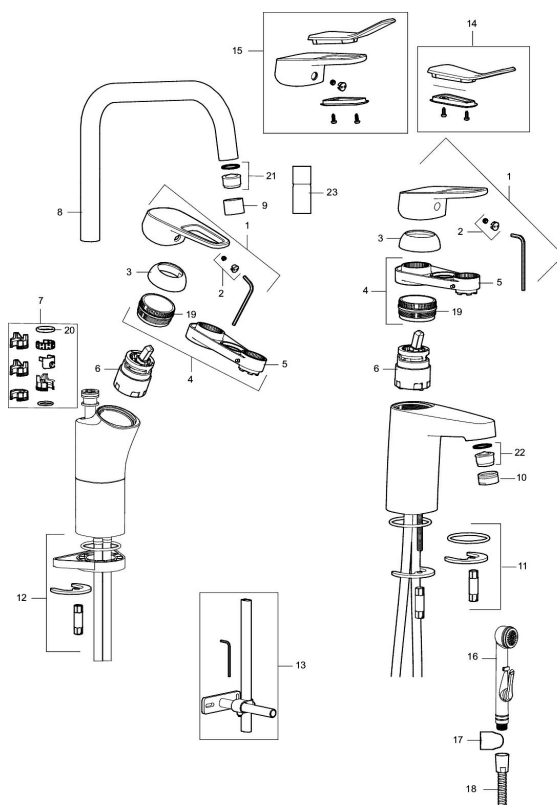

Article number: 83500000 Flow 3 bar: 6.2 l/m

Description: Chrome, connection flat end Ø10 mm

### Sparepartlist

| NO. | FMM NO.  | RSK     | DESCRIPTION   |
|-----|----------|---------|---|
|     | 44450009 | 8295353 | Accessories (limitation segment, stop screw, allen wrench 3 mm) |
| 1   | 58501000 | 8592023 | Complete lever, chrome  |
| 2   | 58511000 | 8592021 | Cover lid with colour marking                                   |
| 3   | 58521000 | 8592020 | Cover sleeve, chrome  |
| 4   | 58530140 | 8241726 | Fastening nipple with service tool                              |
| 5   | 60770000 | 8591918 | Service tool  |
| 6   | 59115500 | 8591947 | Ceramic cartridge with service tool, standard (red ring)        |