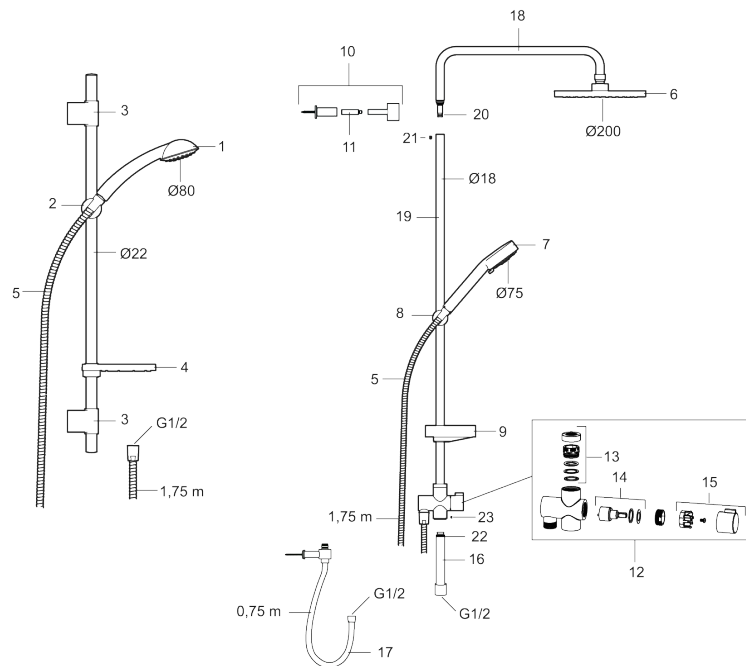

9000E II head shower kit

Article number: 82181000 **Flow 3 bar:** 12.0 l/m

Description: Chrome, 160 c/c

- Safety mixer art.no. 8211-1000, shampoo shelf art.no. 9304-0800 and head shower set art.no. 9392-1000
- Hand shower with 2 shower jet settings
- Anti lime-scale head- and hand shower
- Eco Flow, hand shower 7,5 l/min and head shower 11 l/min
- Shower bar with diverter, slider, soap dish and flexible wall bracket with sealing

Uniqe characteristics

Backflow protection unit type

PRODUCT DESCRIPTION

9000E II head shower kit

Article number: 82181000

Sparepartlist

NO.	FMM NO.	RSK	DESCRIPTION
1	94750900	8199210	Hand shower
1	94753900	8199211	Hand shower, 3 shower jet settings
2	94780000	8185685	Slider
3	83710000	8186586	Wall bracket, 2 pcs
4	94790000	8185648	Soap dish, transparent
5	34841750	8181618	Shower hose, chrome
6	93991000	8180619	Shower head
7	93840900	8199217	Hand shower
8	94671000	8183708	Slider
9	93441000	8185649	Soap dish
10	58950000	8180414	Wall bracket
11	27923500	8180415	Extender, 25 mm
12	58903000	8190747	Diverter, complete
13	58961000	8221708	Repair kit for diverter
14	59071000	8221706	Cartridge
15	59081000	8221707	Handle
16	58920100	8189019	Extension bar

NO.	FMM NO.	RSK	DESCRIPTION
17	93971000	8189020	Connecting hose
18	58941350		Upper bar
19	58930959	8189001	Lower bar, L=950 mm
20	37800938	8592017	O-ring 7,1 x 1,6, 2 pcs
21	38082000	8221717	Stop screw
22	37801378	8594543	O-ring 12,42 x 1,78, 2 pcs
23	38086000	8439701	Locking screw