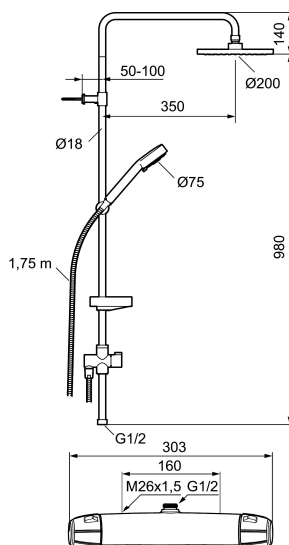

9000E II head shower kit

Article number: 82181000 **Flow 3 bar:** 12.0 l/m

Description: Chrome, 160 c/c

- Safety mixer art.no. 8211-1000, shampoo shelf art.no. 9304-0800 and head shower set art.no. 9392-1000
- Hand shower with 2 shower jet settings
- Anti lime-scale head- and hand shower
- Eco Flow, hand shower 7,5 l/min and head shower 11 l/min
- Shower bar with diverter, slider, soap dish and flexible wall bracket with sealing

Uniqe characteristics

Backflow protection unit type

PRODUCT DESCRIPTION

9000E II head shower kit

Article number: 82181000

Sparepartlist

NO.	FMM NO.	RSK	DESCRIPTION
1	94750900	8199210	Hand shower
1	94753900	8199211	Hand shower, 3 shower jet settings
2	94780000	8185685	Slider
3	83710000	8186586	Wall bracket, 2 pcs
4	94790000	8185648	Soap dish, transparent
5	34841750	8181618	Shower hose, chrome
6	93991000	8180619	Shower head
7	93840900	8199217	Hand shower
8	94671000	8183708	Slider
9	93441000	8185649	Soap dish
10	58950000	8180414	Wall bracket
11	27923500	8180415	Extender, 25 mm
12	58903000	8190747	Diverter, complete
13	58961000	8221708	Repair kit for diverter
14	59071000	8221706	Cartridge
15	59081000	8221707	Handle
16	58920100	8189019	Extension bar

NO.	FMM NO.	RSK	DESCRIPTION
17	93971000	8189020	Connecting hose
18	58941350		Upper bar
19	58930959	8189001	Lower bar, L=950 mm
20	37800938	8592017	O-ring 7,1 x 1,6, 2 pcs
21	38082000	8221717	Stop screw
22	37801378	8594543	O-ring 12,42 x 1,78, 2 pcs
23	38086000	8439701	Locking screw