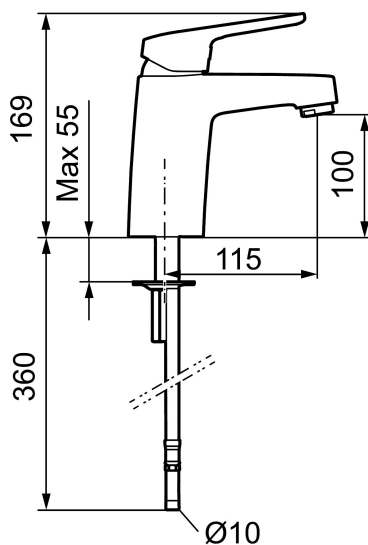

- Cold Start
- Ceramic cartridge with soft closing function
- Adjustable flow control and temperature limiter
- Eco Flow (energy and water saving aerator)
- Soft PEX® hoses (stainless steel braided)