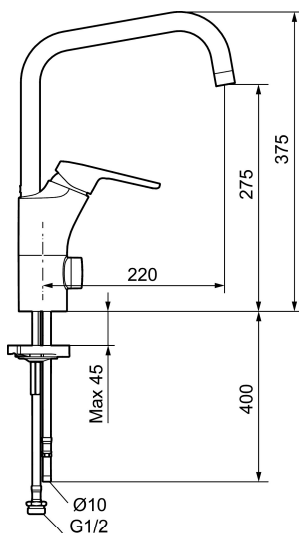

**Article number:** 83016000 **Flow 3 bar:** 7.7 l/m

**Description:** Chrome, Eco Plus, connection flat end Ø10 mm

### Unique characteristics

Backflow protection unit type 

- Cold Start
- Ceramic cartridge with soft closing function
- Adjustable flow control and temperature limiter
- Eco Flow (energy and water saving aerator)
- Swivel spout, limitation part for 60°, 85°, 110° or 360° included
- With dish washer valve, switchable between cold and hot water. Pre-set on cold water
- Soft PEX<sup>®</sup> hoses (stainless steel braided)
- Hole diameter Ø34-37 mm