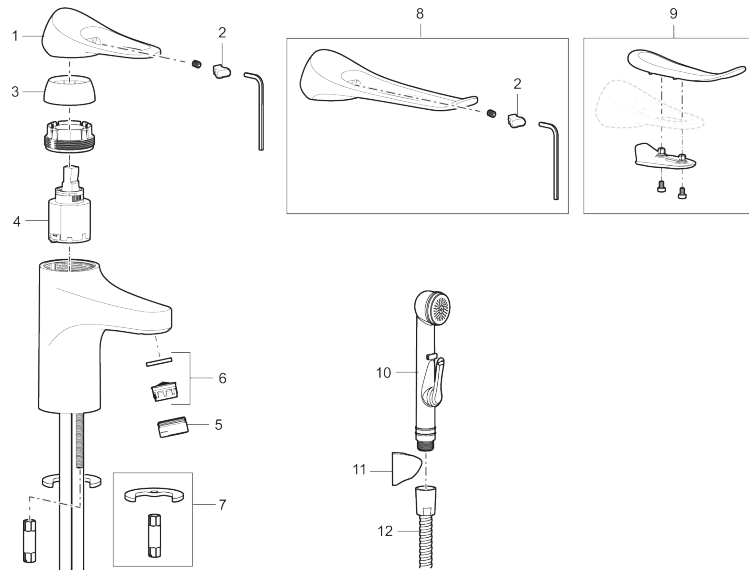

Article number: 86507313 **Flow 3 bar:** 3.0 l/m

Description: Brushed chrome, LEED/BREEAM compliant

Unique characteristics

- Cold Start
- Ceramic cartridge with soft closing function
- Adjustable flow control and temperature limiter
- Eco Flow (energy and water saving aerator)
- Soft PEX[®] hoses with 3/8" connecting nut (stainless steel braided)
- Lead Free material
- Hole diameter Ø34-37 mm

Backflow protection unit type

PRODUCT DESCRIPTION

9000XE basin mixer

9000XE basin mixer LEED/BREEAM compliant is a basin mixer in brushed chrome. Its classic design and water-saving function make it a natural choice for the bathroom. This product is LEED/BREEAM compliant, which means it meets the flow rate requirements applicable to certain new buildings and conversions.

Article number: 86507313

Sparepartlist

NO.	FMM NO.	RSK	DESCRIPTION
1	S600096	8387022	Lever, complete, chrome
1	S600096.75	8387024	Lever, complete, Brushed chrome
2	S600097	8387025	Cover lid with colour marking
3	S600101	8387029	Cover sleeve, chrome
3	S600101.75	8387031	Cover sleeve, brushed chrome
4	S600100	8387028	Ceramic cartridge with tool, for kitchen mixer (LEED) and basin mixer
4	S600099	8387027	Ceramic cartridge, for kitchen mixer (LEED) and basin mixer
4	S600178	8387036	Ceramic cartridge with tools
5	S600156	8280014	Housing M24 ext., 13 mm, chrome
5	S600156.75	8280015	Housing M24 ext., 13 mm, brushed chrome
6	S600072	8281671	Aerator insert, 3 l/min at 200–600 kPa
6	S600226	8280024	Aerator insert, 1,7 l/min at 200–600 kPa
7	S600160	8387096	Fastening kit, for basin mixer
8	S600175	8387083	Care-lever, complete
9	S600106	8397001	Care-kit

NO.	FMM NO.	RSK	DESCRIPTION
10	S600206	8233049	Self-closing hand shower, chrome
11	S600157	8239542	Wall bracket, chrome
11	S600157.75	8239544	Wall bracket, børstet krom
12	S600152	8236561	High-pressure shower hose, L=1,5 m, chrome