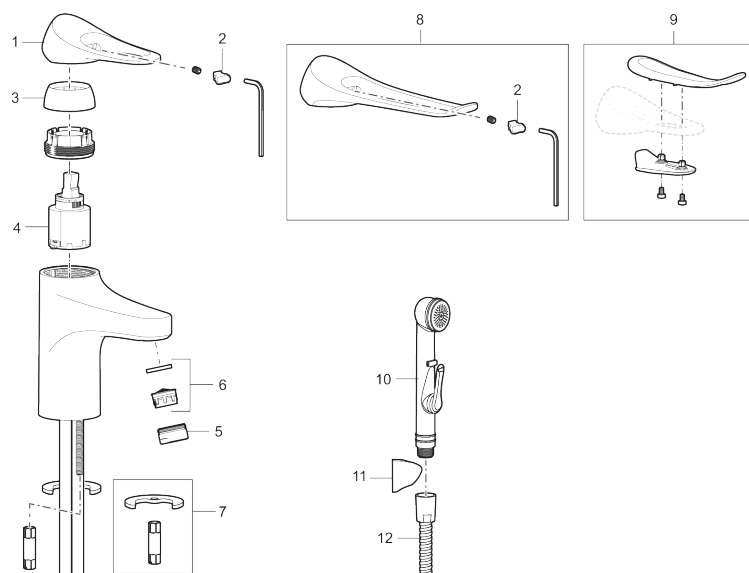

Description: Chrome

- Cold Start
- Ceramic cartridge with soft closing function
- Adjustable flow control and temperature limiter
- Eco Flow (energy and water saving aerator)
- Soft PEX® hoses with 3/8" connecting nut (stainless steel braided)
- Lead Free material
- Hole diameter Ø34-37 mm

Unique characteristics

Backflow protection unit type 

PRODUCT DESCRIPTION

9000XE basin mixer

9000XE basin mixer is a basin mixer in chrome. Its classic design and water-saving function make it a natural choice for the bathroom.

Article number: 86500010

Sparepartlist

NO.	FMM NO.	RSK	DESCRIPTION
1	S600096	8387022	Lever, complete, chrome
1	S600096.75	8387024	Lever, complete, Brushed chrome
2	S600097	8387025	Cover lid with colour marking
3	S600101	8387029	Cover sleeve, chrome
3	S600101.75	8387031	Cover sleeve, brushed chrome
4	S600100	8387028	Ceramic cartridge with tool, for kitchen mixer (LEED) and basin mixer
4	S600099	8387027	Ceramic cartridge, for kitchen mixer (LEED) and basin mixer
4	S600178	8387036	Ceramic cartridge with tools
5	S600156	8280014	Housing M24 ext., 13 mm, chrome
5	S600156.75	8280015	Housing M24 ext., 13 mm, brushed chrome
6	S600072	8281671	Aerator insert, 3 l/min at 200–600 kPa
6	S600226	8280024	Aerator insert, 1,7 l/min at 200–600 kPa
7	S600160	8387096	Fastening kit, for basin mixer
8	S600175	8387083	Care-lever, complete
9	S600106	8397001	Care-kit
10	S600206	8233049	Self-closing hand shower, chrome
11	S600157	8239542	Wall bracket, chrome

NO.	FMM NO.	RSK	DESCRIPTION
11	S600157.75	8239544	Wall bracket, børstet krom
12	S600152	8236561	High-pressure shower hose, L=1,5 m, chrome