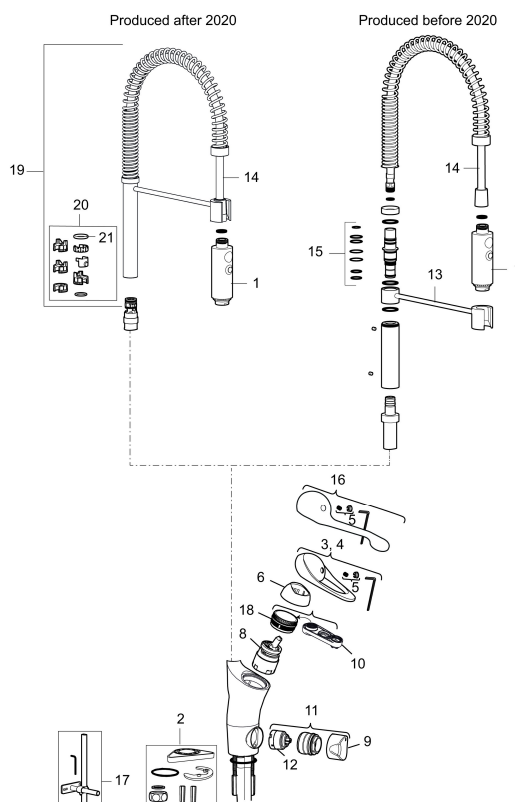

Article number: 81010010

Description: Chrome, connection nut G3/8"

- Cold Start
- Ceramic cartridge with soft closing function
- Adjustable flow control and temperature limiter
- Hose, limitation part for 60°, 85°, 110° or 360° included
- Nozzle with concentrated jet and handshower
- With dish washer valve, switchable between cold and hot water. Pre-set on cold water
- Soft PEX[®] hoses (stainless steel braided)
- Approved non-return valves, EN-Standard EN1717
- Hole diameter Ø34-37 mm

Article number: 81010010

Sparepartlist

NO.	FMM NO.	RSK	DESCRIPTION
1	29190000	8592013	Nozzle for Flexi
2	39142800	8186893	Fastening kit, for kitchen mixer with on/off valve
3	58500000	8591936	Lever, complete, L=90 mm
4	58501750	8591937	Lever, complete, L=150 mm
5	58510000	8591944	Cover lid with colour marking
6	58520000	8591945	Cover sleeve
7	58530140	8241726	Fastening nipple with service tool
8	59120009	8591949	Ceramic cartridge with service tool, cold start (green ring)
8	59115500	8591947	Ceramic cartridge with service tool, standard (red ring)
8	59126000	8591966	Ceramic cartridge with service tool, Eco Plus (green ring)

NO.	FMM NO.	RSK	DESCRIPTION
9	59280000	8591938	Knob for dishwasher
10	60770000	8591918	Service tool
11	59290000	8591939	On/off valve for dishwasher, complete
12	59271000	8591843	Ceramic cartridge for dishwasher
13	27580000	8594559	Nozzle arm and screw
14	38801007	8592014	Hose for Flexi
15	37800100	8594556	O-ring kit
16	58501800	8592048	Lever, complete, L=180 mm
17	39147000	8592050	Stabilizer kit
18	29390000	8295356	Fastening nipple
19	S600056		Spout, complete
20	58641000	8594560	Lock kit for swivel spout
21	37801550	8295350	O-ring 15,54 x 2,62, 2 pcs