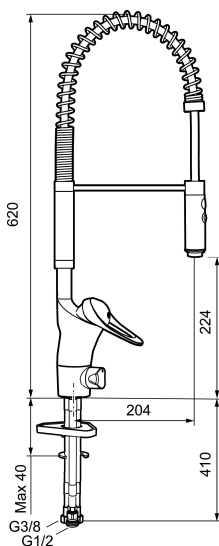

9000E flexi kitchen mixer

An optimal fusion of design and function. The FM Mattsson 9000E range ushers in a new generation of mixers that are environmentally engineered down to the last detail. The mixer brings beauty and technical perfection to your kitchen. Even in its basic version, the mixer has unique functions that save energy without compromising on comfort.

Article number: 81010010

Description: Chrome, connection nut G3/8"

- Cold Start
- Ceramic cartridge with soft closing function
- Adjustable flow control and temperature limiter
- Hose, limitation part for 60°, 85°, 110° or 360° included
- Nozzle with concentrated jet and handshower
- With dish washer valve, switchable between cold and hot water. Pre-set on cold water
- Soft PEX® hoses (stainless steel braided)
- Approved non-return valves, EN-Standard EN1717
- Hole diameter Ø34-37 mm