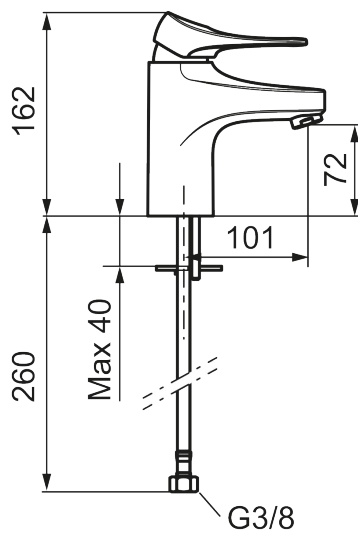

9000XE basin mixer

9000XE basin mixer is a basin mixer in brushed chrome. Its classic design and water-saving function make it a natural choice for the bathroom.

Article number: 86502013 **Flow 3 bar:** 4.5 l/m

Description: Brushed chrome, with Soft PEX® L=260 mm

- Cold Start
- Ceramic cartridge with soft closing function
- Adjustable flow control and temperature limiter
- Eco Flow (energy and water saving aerator)
- Soft PEX® hoses with 3/8" connecting nut (stainless steel braided)
- Lead Free material
- Hole diameter Ø34-37 mm

Unique characteristics

Backflow protection unit type 

PRODUCT DESCRIPTION

9000XE basin mixer

9000XE basin mixer is a basin mixer in brushed chrome. Its classic design and water-saving function make it a natural choice for the bathroom.

NO.	FMM NO.	RSK	DESCRIPTION
11	S600157.75	8239544	Wall bracket, børstet krom
12	S600152	8236561	High-pressure shower hose, L=1,5 m, chrome