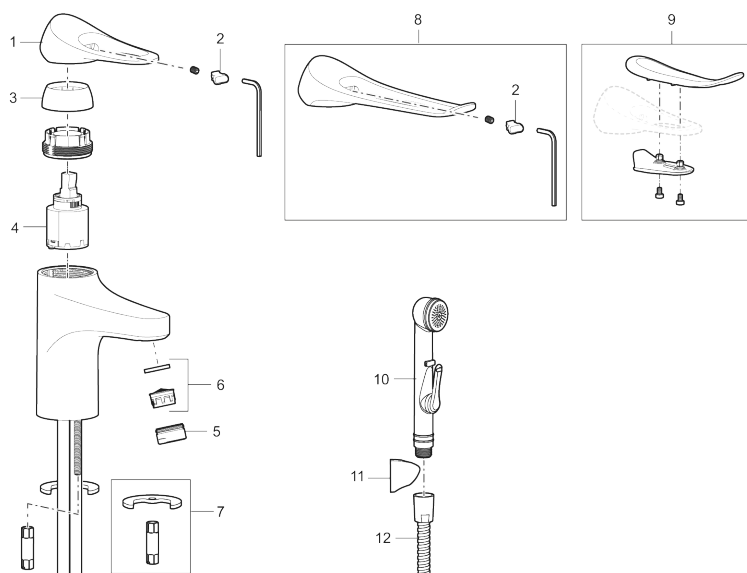

Description: Brushed chrome, with Soft PEX® L=260 mm

- Cold Start
- Ceramic cartridge with soft closing function
- Adjustable flow control and temperature limiter
- Eco Flow (energy and water saving aerator)
- Soft PEX® hoses with 3/8" connecting nut (stainless steel braided)
- Lead Free material
- Hole diameter Ø34-37 mm

Unique characteristics

Backflow protection unit type 

PRODUCT DESCRIPTION

9000XE basin mixer

9000XE basin mixer is a basin mixer in brushed chrome. Its classic design and water-saving function make it a natural choice for the bathroom.

Article number: 86502013

Sparepartlist

NO.	FMM NO.	RSK	DESCRIPTION
1	S600096	8387022	Lever, complete, chrome
1	S600096.75	8387024	Lever, complete, Brushed chrome
2	S600097	8387025	Cover lid with colour marking
3	S600101	8387029	Cover sleeve, chrome
3	S600101.75	8387031	Cover sleeve, brushed chrome
4	S600100	8387028	Ceramic cartridge with tool, for kitchen mixer (LEED) and basin mixer
4	S600099	8387027	Ceramic cartridge, for kitchen mixer (LEED) and basin mixer
4	S600178	8387036	Ceramic cartridge with tools
5	S600156	8280014	Housing M24 ext., 13 mm, chrome
5	S600156.75	8280015	Housing M24 ext., 13 mm, brushed chrome
6	S600072	8281671	Aerator insert, 3 l/min at 200–600 kPa
6	S600226	8280024	Aerator insert, 1,7 l/min at 200–600 kPa
7	S600160	8387096	Fastening kit, for basin mixer
8	S600175	8387083	Care-lever, complete
9	S600106	8397001	Care-kit
10	S600206	8233049	Self-closing hand shower, chrome
11	S600157	8239542	Wall bracket, chrome

NO.	FMM NO.	RSK	DESCRIPTION
11	S600157.75	8239544	Wall bracket, børstet krom
12	S600152	8236561	High-pressure shower hose, L=1,5 m, chrome