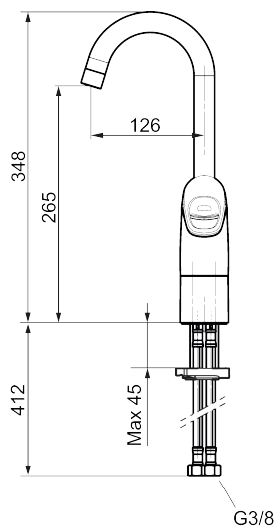

9000XE wash trough mixer

9000XE wash trough mixer is a mixer in chrome with a tall spout – suitable for fitting on wash troughs, e.g. in schools, changing rooms and workshops.

Article number: 86180010 **Flow 3 bar:** 6.0 l/m

Description: Chrome

- Cold Start
- Ceramic cartridge with soft closing function
- Adjustable flow control and temperature limiter
- Fixed spout, or 360°
- Soft PEX® hoses with 3/8" connecting nut (stainless steel braided)
- Lead Free material
- Hole diameter Ø33,5–37 mm

Unique characteristics

Backflow protection unit type **AA**

PRODUCT DESCRIPTION

9000XE wash trough mixer

9000XE wash trough mixer is a mixer in chrome with a tall spout – suitable for fitting on wash troughs, e.g. in schools, changing rooms and workshops.

Article number: 86180010

Sparepartlist

NO.	FMM NO.	RSK	DESCRIPTION
1	29102910	8281534	Aerator insert, 5,5–6,5 l/min at 300kPa
2	S600155	8280012	Housing M22 int., chrome
3	S600096	8387022	Lever, complete, chrome
4	S600097	8387025	Cover lid with colour marking
5	S600101	8387029	Cover sleeve, chrome
6	S600098	8387026	Ceramic cartridge with tool, for kitchen mixers
6	S600209	8387039	Ceramic cartridge, without tool, for kitchen mixers
7	S600140	8387023	Stop screw with limitation segment, for fixed spout
8	S600159	8387097	Fastening kit, for kitchen mixer