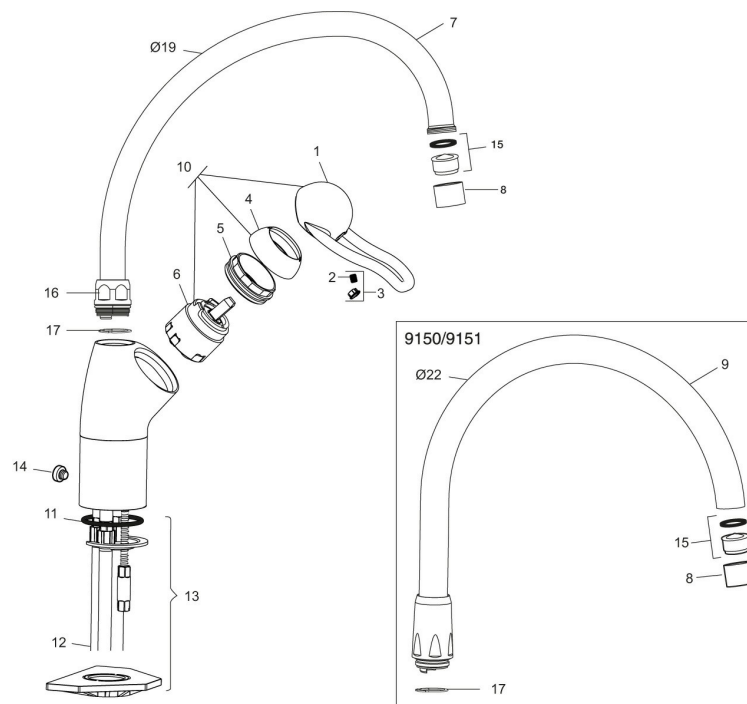

Article number: 91500000 **Flow 3 bar:** 12.8 l/m

Description: Chrome, with CU Ø10 mm

Unique characteristics

Backflow protection unit type 

- Ceramic cartridge with soft closing function
- Adjustable flow control and temperature limiter
- Swivel spout 110°, Ø22 mm
- Hole diameter Ø28 mm

PRODUCT DESCRIPTION

9000 kitchen mixer

The FM Mattsson 9000 kitchen mixer has a harmonious, classic design. Standard features include a hot water lock, adjustable flow control, a soft-close mechanism and a ceramic seal. These features eliminate the risk of scalding, and protect the pipes by preventing water hammering. With its popular, user-friendly design, this has been Sweden's best selling mixer for many years.

Article number: 91500000

Sparepartlist

NO.	FMM NO.	RSK	DESCRIPTION
	37023000	8328831	Gasket kit, for Ø19 mm spout
	37022200	8328834	Gasket kit, for Ø22 mm spout
1	59310000	8591763	Lever, complete, L=110 mm, chrome
1	59311450	8591827	Lever, complete, L=145 mm, chrome
1	59351900	8591832	Lever, complete, L=190 mm, chrome (not loop handle)
1	59352900	8591833	Lever, complete, L=290 mm, chrome (not loop handle)
2	38731006	8591765	Lock screw
3	59320000	8591766	Cover lid with colour marking
4	59330000	8591829	Cover ring, chrome
5	38050002	8242233	Fastening nipple
6	59110000	8591770	Ceramic cartridge, not cold start (red ring)

NO.	FMM NO.	RSK	DESCRIPTION
6	59120000	8591769	Ceramic cartridge, cold start (green ring)
7	38170000	8154016	Spout, chrome
8	29142200	8281524	Housing M22 int.
9	59200000	8154050	Spout Ø22, chrome
10	59303000	8591821	Soft closing headwork, complete, with lever 110 mm, chrome
11	37802850	8141748	O-ring 42,2x3,0
12	39101500	8591858	Connection pipes, CU 10x392, raw brass (for mixers without on/off valve)
13	39141000	8186888	Fastening kit, for mixers without on/off valve
14	38740100	8295344	Plug M10x1
15	29102419	8909483	Aerator insert, 11-15 l/min at 300kPa
16	38871000	8154308	Sleeve nipple, chrome
17	59392009	8141761	Limitation rings