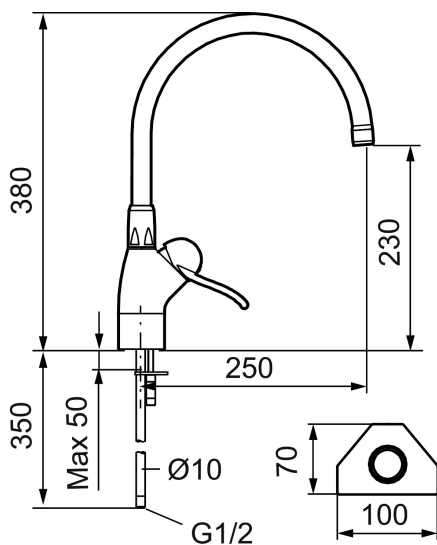

9000 kitchen mixer

The FM Mattsson 9000 kitchen mixer has a harmonious, classic design. Standard features include a hot water lock, adjustable flow control, a soft-close mechanism and a ceramic seal. These features eliminate the risk of scalding, and protect the pipes by preventing water hammering. With its popular, user-friendly design, this has been Sweden's best selling mixer for many years.

Article number: 91500000 **Flow 3 bar:** 12.8 l/m

Description: Chrome, with CU Ø10 mm

Unique characteristics

Backflow protection unit type 

- Ceramic cartridge with soft closing function
- Adjustable flow control and temperature limiter
- Swivel spout 110°, Ø22 mm
- Hole diameter Ø28 mm

Article number: 91500000

Sparepartlist

NO.	FMM NO.	RSK	DESCRIPTION
	37023000	8328831	Gasket kit, for Ø19 mm spout
	37022200	8328834	Gasket kit, for Ø22 mm spout
1	59310000	8591763	Lever, complete, L=110 mm, chrome
1	59311450	8591827	Lever, complete, L=145 mm, chrome
1	59351900	8591832	Lever, complete, L=190 mm, chrome (not loop handle)
1	59352900	8591833	Lever, complete, L=290 mm, chrome (not loop handle)
2	38731006	8591765	Lock screw
3	59320000	8591766	Cover lid with colour marking
4	59330000	8591829	Cover ring, chrome
5	38050002	8242233	Fastening nipple
6	59110000	8591770	Ceramic cartridge, not cold start (red ring)

NO.	FMM NO.	RSK	DESCRIPTION
6	59120000	8591769	Ceramic cartridge, cold start (green ring)
7	38170000	8154016	Spout, chrome
8	29142200	8281524	Housing M22 int.
9	59200000	8154050	Spout Ø22, chrome
10	59303000	8591821	Soft closing headwork, complete, with lever 110 mm, chrome
11	37802850	8141748	O-ring 42,2x3,0
12	39101500	8591858	Connection pipes, CU 10x392, raw brass (for mixers without on/off valve)
13	39141000	8186888	Fastening kit, for mixers without on/off valve
14	38740100	8295344	Plug M10x1
15	29102419	8909483	Aerator insert, 11-15 l/min at 300kPa
16	38871000	8154308	Sleeve nipple, chrome
17	59392009	8141761	Limitation rings