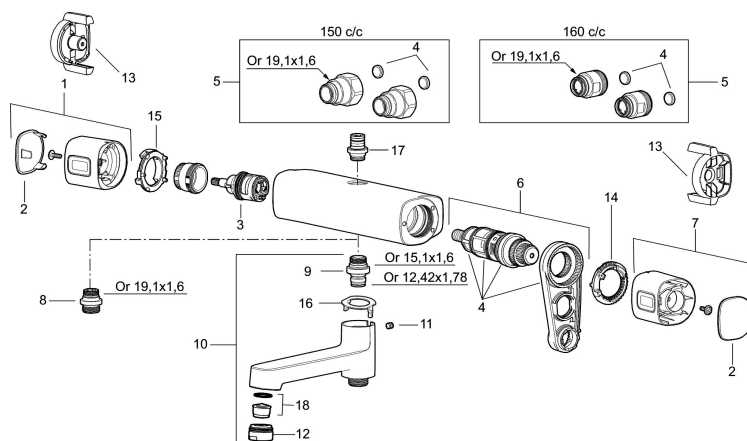

PRODUCT DESCRIPTION

SILJAN shower mixer

In the FM Mattsson Siljan collection, strong focus has been placed on design. Specific shapes are used consistently to create a coordinated look. In combination with smart technology, this results in a range of safe, eco-friendly mixers with very low energy and water consumption.

Our energy-saving functions and well-known high quality are the cornerstones of our new signature collection, FM Mattsson Siljan. Also see our Siljan shower and bath packages – smart all-in-one solutions with an overhead shower or hand shower set.

Article number: 83800000

Sparepartlist

NO.	FMM NO.	RSK	DESCRIPTION
1	35480009	8592029	On/off handle, complete
2	39031500	8592052	End cover
3	35980009	8585850	Ceramic on/off headwork, reversible
4	38680009	8591701	Filter kit incl. o-rings and service tool
5	59800800	8592005	Inlet connectors, 160 c/c
5	59810800	8592006	Inlet connectors 150 c/c (left-handed thread)
6	38601009	8591609	Thermostatic cartridge, complete, incl. service tool
7	35480109	8592033	Temperature handle, complete
8	39710800	8591967	Nipple M18x1-G1/2 for shower mixer
9	39754000	8591969	Nipple M18x1 with o-ring for bath mixer
10	83990000	8154079	Swivel spout with integrated diverter
11	38086000	8439701	Locking screw
12	29142400	8281526	Housing M24 ext., 13 mm