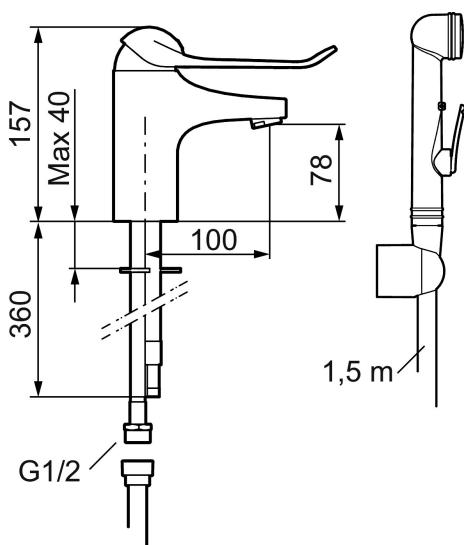

9000E II care basin mixer

An optimal fusion of design and function. The FM Mattsson 9000E range ushers in a new generation of mixers that are environmentally engineered down to the last detail. The mixer has an extra long lever, providing an easier grip for weak hands. This is just one of the special solutions that make our products ideal for a lifetime of use. In short, FM Mattsson has a mixer design for everybody.

Article number: 80674000

Description: Chrome, connection flat end Ø10 mm

Uniqe characteristics

Backflow protection unit type 

- With self-closing hand shower, wall bracket and hose
- Cold Start
- Ceramic cartridge with soft closing function
- Adjustable flow control and temperature limiter
- Eco Flow (energy and water saving aerator)
- Soft PEX® hoses (stainless steel braided)
- Lever: 150 mm