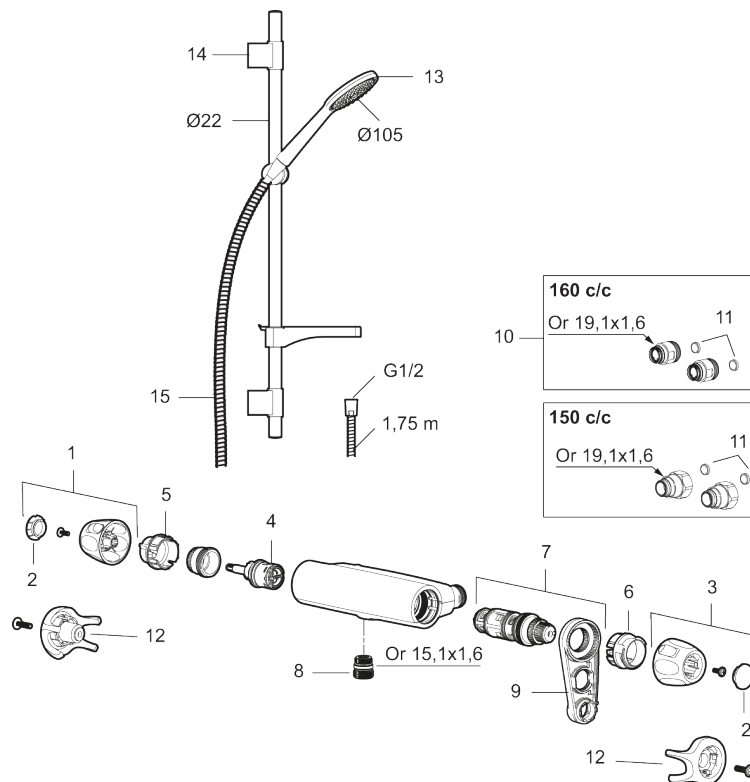

This product is LEED/BREEAM compliant, which means it meets the flow rate requirements applicable to certain new buildings and conversions.

**Article number:** 86821003 **Flow 3 bar:** 6.0 l/m

**Description:** Brushed chrome, 160 c/c, LEED/BREEAM compliant

### Unique characteristics

Backflow protection unit type **EB**

- Note! 160 c/c
- Safety mixer 9000XE and head shower set 9000XE
- Shower set has anti lime-scale hand shower, shower bar with slider, soap dish and wall brackets with sealing
- Lead Free material

Article number: 86821003

## Sparepartlist

NO.	FMM NO.	RSK	DESCRIPTION
1	S600083	8218917	On/off handle, complete, krom
1	S600083.75	8218919	On/off handle, complete, brushed chrome
2	S600116	8218920	End cover, chrome
2	S600116.75	8218922	End cover, brushed chrome
3	S600082	8218914	Temperature handle, complete, chrome
3	S600082.75	8218916	Temperature handle, complete, brushed chrome
4	S600020	8441462	Ceramic headwork, with service tool (shower mixer)
5	S600086	8439710	Stop ring, standard
6	S600087	8439711	Scalding protection ring