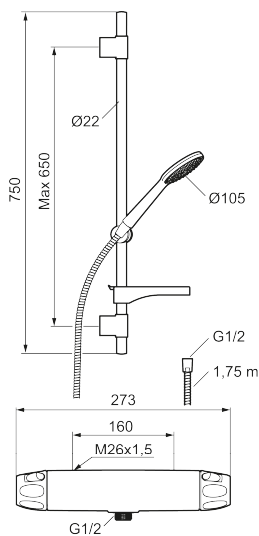

This product is LEED/BREEAM compliant, which means it meets the flow rate requirements applicable to certain new buildings and conversions.

**Article number:** 86821003 **Flow 3 bar:** 6.0 l/m

**Description:** Brushed chrome, 160 c/c, LEED/BREEAM compliant

### Unique characteristics

Backflow protection unit type **EB**

- Note! 160 c/c
- Safety mixer 9000XE and head shower set 9000XE
- Shower set has anti lime-scale hand shower, shower bar with slider, soap dish and wall brackets with sealing
- Lead Free material