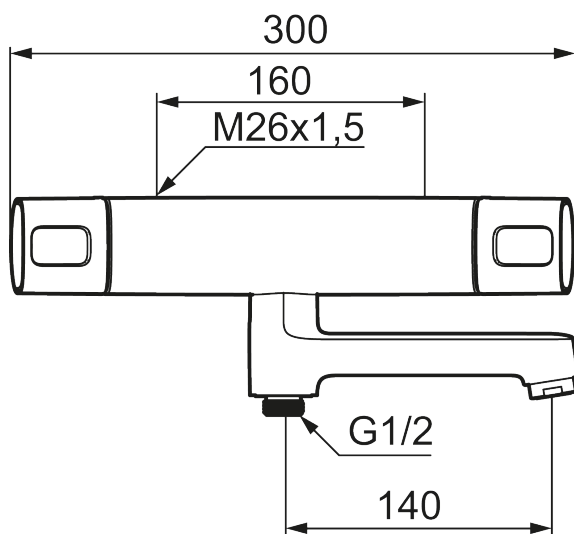

Backflow protection unit type 

- Pressure balanced thermostatic mixer
- Swivel spout with built-in diverter
- With ceramic sealed headwork
- Temperature handle with safety stop at 38°C
- With Eco-function
- Approved non-return valves, EN-Standard EN1717