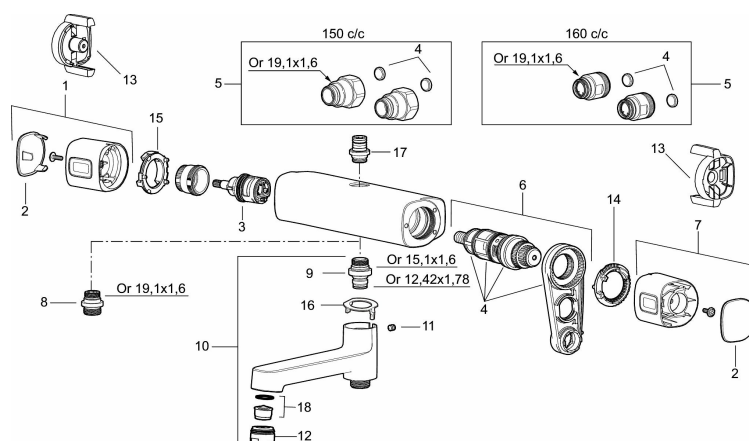

Backflow protection unit type 

- Pressure balanced thermostatic mixer
- Swivel spout with built-in diverter
- With ceramic sealed headwork
- Temperature handle with safety stop at 38°C
- With Eco-function
- Approved non-return valves, EN-Standard EN1717

Also see our FM Mattsson Siljan shower and bath packages – smart all-in-one solutions with an overhead shower or hand shower set.

Article number: 83900000

Sparepartlist

NO.	FMM NO.	RSK	DESCRIPTION
1	35480009	8592029	On/off handle, complete
2	39031500	8592052	End cover
3	35980009	8585850	Ceramic on/off headwork, reversible
4	38680009	8591701	Filter kit incl. o-rings and service tool
5	59800800	8592005	Inlet connectors, 160 c/c
5	59810800	8592006	Inlet connectors 150 c/c (left-handed thread)
6	S600275	8397029	Thermostatic cartridge, complete, incl. service tool
7	35480109	8592033	Temperature handle, complete
8	39710800	8591967	Nipple M18x1-G1/2 for shower mixer
9	39754000	8591969	Nipple M18x1 with o-ring for bath mixer
10	83990000	8154079	Swivel spout with integrated diverter
11	38086000	8439701	Locking screw
12	29142400	8281526	Housing M24 ext., 13 mm
13	35976209	8592039	Care-handle, black, 2 pcs
14	38523000	8592058	Scalding protection ring
15	38531000	8592059	Stop ring, standard