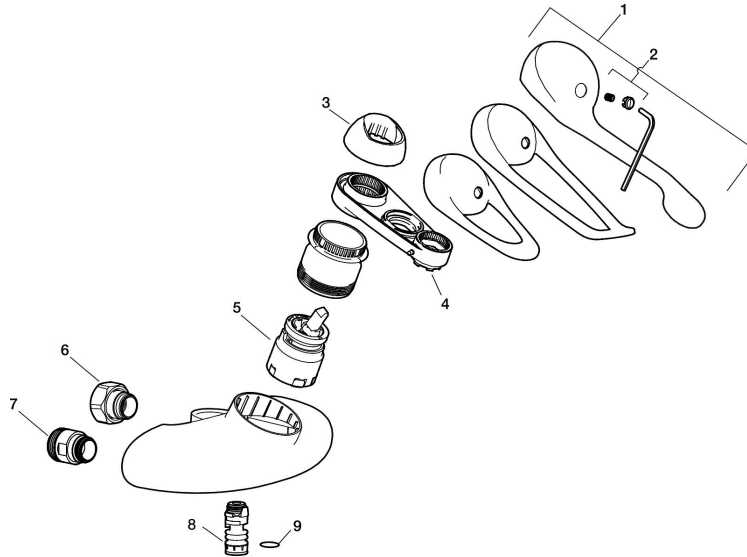

## 9000E kitchen/basin mixer

Article number: 81321500 Flow 3 bar: 14.5 l/m

Description: Chrome

- Cold Start
- Ceramic cartridge with soft closing function
- Adjustable flow control and temperature limiter
- Outlet up/down, switch nipple and lid to change
- With extra water outlet G1/2" with pre-shut off
- Spout must be ordered separately

### Unique characteristics

Backflow protection unit type 

## PRODUCT DESCRIPTION

## Sparepartlist

NO.	FMM NO.	RSK	DESCRIPTION
	44450009	8295353	Accessories (limitation segment, stop screw, allen wrench 3 mm)
1	58500000	8591936	Lever, complete, L=90 mm
1	58501750	8591937	Lever, complete, L=150 mm
1	58501800	8592048	Lever, complete, L=180 mm
2	58510000	8591944	Cover lid with colour marking
3	58520000	8591945	Cover sleeve
4	60770000	8591918	Service tool
5	59120009	8591949	Ceramic cartridge with service tool, cold start (green ring)
5	59126000	8591966	Ceramic cartridge with service tool, Eco Plus (green ring)
6	59811800	8592011	Inlet connectors 150 c/c (left-handed thread)
7	59800800	8592005	Inlet connectors, 160 c/c
8	29888000	8243166	Nipple M18x1
9	37801550	8295350	O-ring 15,54 x 2,62, 2 pcs