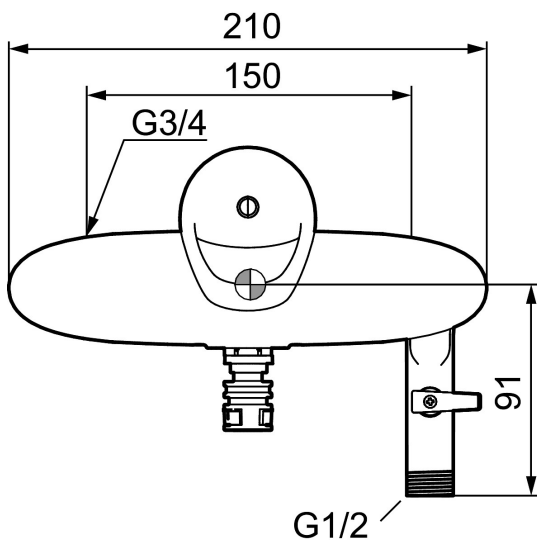

9000E kitchen/basin mixer

Article number: 81321500 Flow 3 bar: 14.5 l/m

Description: Chrome

- Cold Start
- Ceramic cartridge with soft closing function
- Adjustable flow control and temperature limiter
- Outlet up/down, switch nipple and lid to change
- With extra water outlet G1/2" with pre-shut off
- Spout must be ordered separately

Unique characteristics

Backflow protection unit type