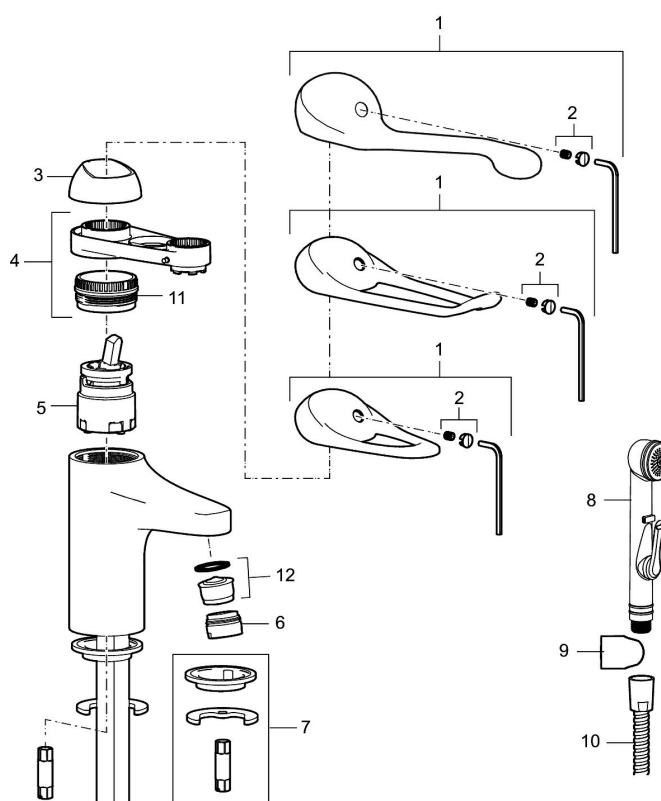

9000E II care basin mixer

An optimal fusion of design and function. The FM Mattsson 9000E range ushers in a new generation of mixers that are environmentally engineered down to the last detail. The mixer has an extra long lever, providing an easier grip for weak hands. This is just one of the special solutions that make our products ideal for a lifetime of use. In short, FM Mattsson has a mixer design for everybody.

Article number: 80674000

Description: Chrome, connection flat end Ø10 mm

Uniqe characteristics

Backflow protection unit type 

- With self-closing hand shower, wall bracket and hose
- Cold Start
- Ceramic cartridge with soft closing function
- Adjustable flow control and temperature limiter
- Eco Flow (energy and water saving aerator)
- Soft PEX® hoses (stainless steel braided)
- Lever: 150 mm

PRODUCT DESCRIPTION

9000E II care basin mixer

An optimal fusion of design and function. The FM Mattsson 9000E range ushers in a new generation of mixers that are environmentally engineered down to the last detail. The mixer has an extra long lever, providing an easier grip for weak hands. This is just one of the special solutions that make our products ideal for a lifetime of use. In short, FM Mattsson has a mixer design for everybody.

Article number: 80674000

Sparepartlist

NO.	FMM NO.	RSK	DESCRIPTION
1	58500000	8591936	Lever, complete, L=90 mm
1	58501750	8591937	Lever, complete, L=150 mm
1	58501800	8592048	Lever, complete, L=180 mm
2	58510000	8591944	Cover lid with colour marking
3	58520000	8591945	Cover sleeve
4	58530140	8241726	Fastening nipple with service tool
5	59120009	8591949	Ceramic cartridge with service tool, cold start (green ring)
5	59120000	8591769	Ceramic cartridge, cold start (green ring)
5	59126000	8591966	Ceramic cartridge with service tool, Eco Plus (green ring)