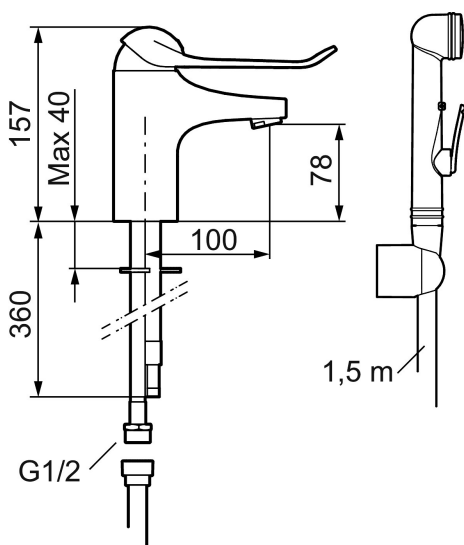

9000E II care basin mixer

An optimal fusion of design and function. The FM Mattsson 9000E range ushers in a new generation of mixers that are environmentally engineered down to the last detail. The mixer has an extra long lever, providing an easier grip for weak hands. This is just one of the special solutions that make our products ideal for a lifetime of use. In short, FM Mattsson has a mixer design for everybody.

Article number: 80674000

Description: Chrome, connection flat end Ø10 mm

Uniqe characteristics

Backflow protection unit type 

- With self-closing hand shower, wall bracket and hose
- Cold Start
- Ceramic cartridge with soft closing function
- Adjustable flow control and temperature limiter
- Eco Flow (energy and water saving aerator)
- Soft PEX® hoses (stainless steel braided)
- Lever: 150 mm

Article number: 80674000

Sparepartlist

NO.	FMM NO.	RSK	DESCRIPTION
1	58500000	8591936	Lever, complete, L=90 mm
1	58501750	8591937	Lever, complete, L=150 mm
1	58501800	8592048	Lever, complete, L=180 mm
2	58510000	8591944	Cover lid with colour marking
3	58520000	8591945	Cover sleeve
4	58530140	8241726	Fastening nipple with service tool
5	59120009	8591949	Ceramic cartridge with service tool, cold start (green ring)
5	59120000	8591769	Ceramic cartridge, cold start (green ring)
5	59126000	8591966	Ceramic cartridge with service tool, Eco Plus (green ring)

NO.	FMM NO.	RSK	DESCRIPTION
5	S600232		Cartridge, for basin mixer, LEED compliant
6	29142400	8281526	Housing M24 ext., 13 mm
7	39140800	8186891	Fastening kit for basin mixer
8	S600206	8233049	Self-closing hand shower, chrome
9	34093000	8186018	Wall bracket, chrome
10	S600207	8236647	Shower hose, L=1,5 m, chrome
11	29390000	8295356	Fastening nipple
12	29102910	8281534	Aerator insert, 5,5–6,5 l/min at 300kPa
12	29102710	8281528	Aerator insert, 9–11 l/min at 300kPa
12	29100500	8281532	Aerator insert, 5 l/min at 200–600 kPa
12	S600072	8281671	Aerator insert, 3 l/min at 200–600 kPa