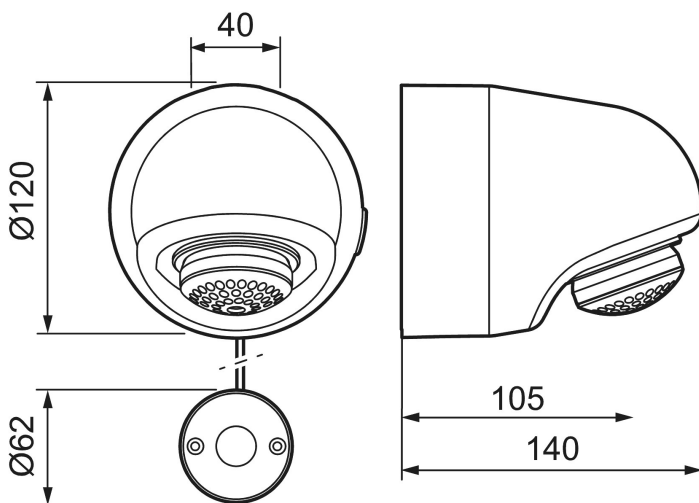

## FM Mattsson tronic compact WMS, with thermostatic function, battery operation

**Article number:** 95177000

**Description:** Chrome, battery operation, included battery, excluded mounting plate

- Tronic Copmpact with possibilities of wireless connection
- Thermostatic function, with adjustable temperature
- Battery operation, can be converted to mains operation
- Connection at the back, connection are ordered separately
- Solenoid valve, shut-off valve and electronics integrated in the shower head
- Programmable start button. Rinsing time from 10–60 seconds, (30 seconds is the factory preset)
- Flush Timeout - safety shut-off to prevent flooding, maximum of 5 minutes
- Jet angle adjustable +/- 5°
- Flow limiter 9 l/min
- Can be turned off by solenoid valve (eg for cleaning)
- Low power consumption - Long life
- Equipped with function for thermal disinfection against legionella
- IP class sensor, IP67
- Approved non-return valves, EN-Standard EN1717

### Installation:

- The power cable between the shower head and the start button should ideally be placed in the joints between wall tiles or in a pipe, but take care not to damage the wall's moisture barrier
- Mains operation requires installation of the AC adapter FMM S600131, and power supply FMM S600129 alternatively transformer FMM S600128, plus extension cable FMM S600127