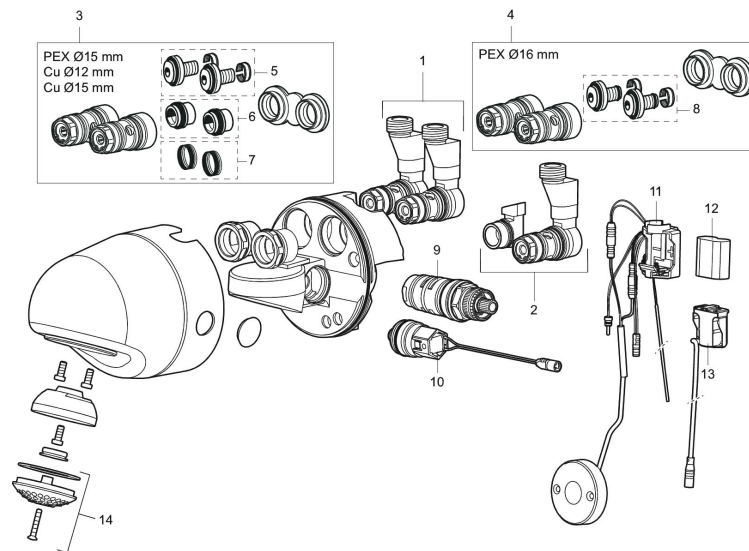

PRODUCT DESCRIPTION

FM Mattsson tronic compact WMS, with thermostatic function, battery operation

Article number: 95177000

Sparepartlist

NO.	FMM NO.	RSK	DESCRIPTION
1	28145000	8221805	Connectors, complete
2	28145100	8221807	Connector, complete
3	28141000	8221803	Mounting plate with connection for CU 12-15 and PEX 15
4	28141600	8221804	Mounting plate with connection for PEX 16, ALU-PEX 16
5	19451550	8221801	Coupling kit, PEX 15
6	19451250	8221799	Gasket kit, CU 12
7	19451500	8221800	Gasket kit, CU 15
8	19451600	8221802	Coupling kit, PEX 16
9	38147000	8221811	Thermostatic cartridge
10	16202000	8221794	Solenoid valve
11	16216600	8221793	Electronic unit
12	S600135	8483191	Battery
13	S600131	8483190	AC adapter
14	29182000	8221808	Shower strainer