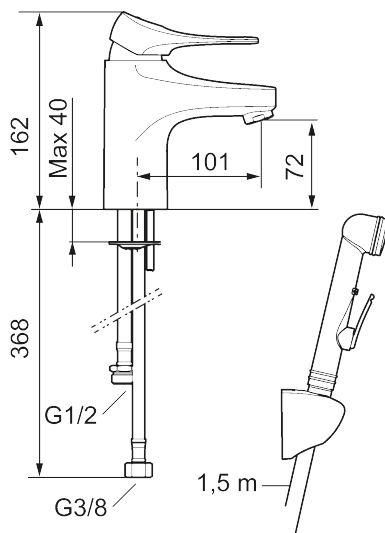

## 9000XE basin mixer

9000XE basin mixer is a basin mixer in chrome. Its classic design and water-saving function make it a natural choice for the bathroom. This product comes with a self-closing hand shower on the side and a 1.5 m metal hose.

Article number: 86570010 Flow 3 bar: 4.5 l/m

Description: Chrome

### Unique characteristics

Backflow protection unit type **EB**

- With self-closing hand shower, wall bracket and hose
- Cold Start
- Ceramic cartridge with soft closing function
- Adjustable flow control and temperature limiter
- Eco Flow (energy and water saving aerator)
- Soft PEX<sup>®</sup> hoses with 3/8" connecting nut (stainless steel braided)
- Lead Free material
- Hole diameter Ø34-37 mm