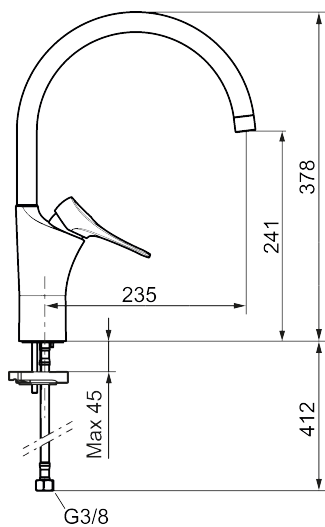

9000XE kitchen mixer

9000XE kitchen mixer with C-spout in brushed chrome suits any kitchen, whatever its size. This kitchen mixer is lead-free and equipped with our smart, innovative, energy-saving functions such as cold start, soft closing, a temperature limiter function and an energy- and water-saving aerator. Its timeless, practical design makes it a functional and aesthetically durable addition to any modern home.

Article number: 86000013 **Flow 3 bar:** 6.0 l/m

Description: Brushed chrome

Unique characteristics

Backflow protection unit type 

- Cold Start
- Ceramic cartridge with soft closing function
- Adjustable flow control and temperature limiter
- Eco Flow (energy and water saving aerator)
- Swivel spout, limitation part for 60°, 85°, 110° or 360° included
- Soft PEX® hoses with 3/8" connecting nut (stainless steel braided)
- Lead Free material
- Hole diameter Ø34-37 mm