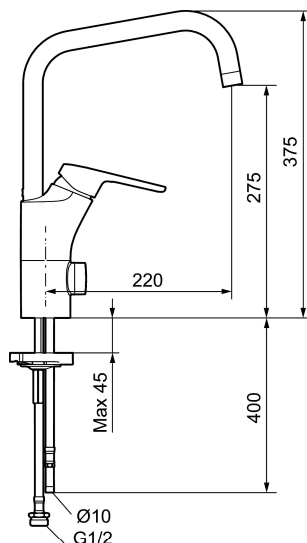

Article number: 83010000 **Flow 3 bar:** 7.7 l/m

Description: Chrome, connection flat end Ø10 mm

Unique characteristics

Backflow protection unit type

- Cold Start
- Ceramic cartridge with soft closing function
- Adjustable flow control and temperature limiter
- Eco Flow (energy and water saving aerator)
- Swivel spout, limitation part for 60°, 85°, 110° or 360° included
- With dish washer valve, switchable between cold and hot water. Pre-set on cold water
- Soft PEX® hoses (stainless steel braided)
- Hole diameter Ø34-37 mm