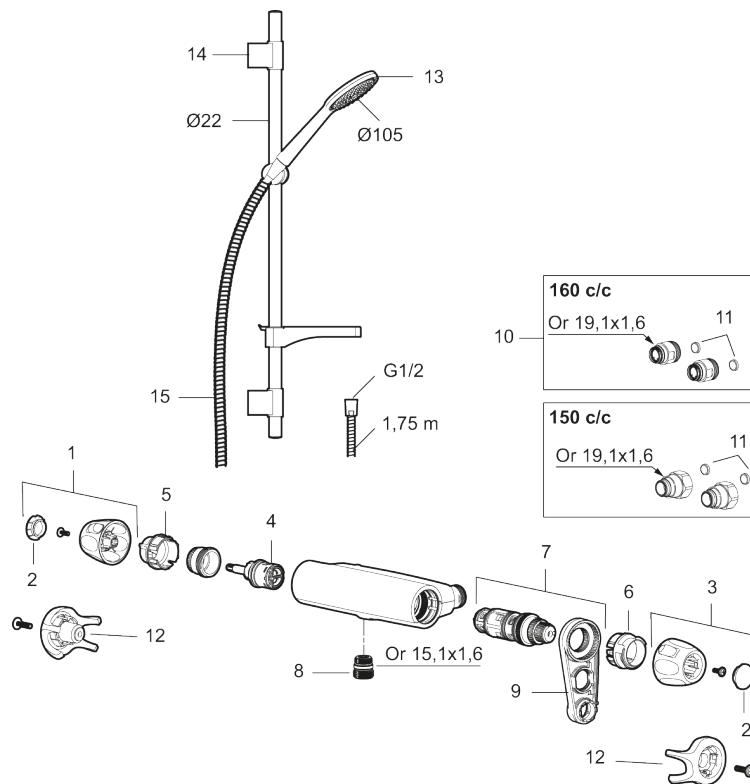

Article number: 86820000 **Flow 3 bar:** 6.9 l/m

Description: Chrome, 160 c/c

- Note! 160 c/c
- Safety mixer 9000XE and head shower set 9000XE
- Shower set has anti lime-scale hand shower, shower bar with slider, soap dish and wall brackets with sealing
- Lead Free material

Unique characteristics

Backflow protection unit type 

PRODUCT DESCRIPTION

9000XE shower kit

9000XE shower kit is our complete shower kit with a mixer and shower set in chrome. The mixer, combined with the large nozzle, delivers a pleasant shower experience with good pressure and an ample jet range without wasting water. The shower kit is easy to install in all types of bathrooms. The product can be supplemented with a tub spout.

Article number: 86820000

Sparepartlist

NO.	FMM NO.	RSK	DESCRIPTION
1	S600083	8218917	On/off handle, complete, krom
1	S600083.75	8218919	On/off handle, complete, brushed chrome
2	S600116	8218920	End cover, chrome
2	S600116.75	8218922	End cover, brushed chrome
3	S600082	8218914	Temperature handle, complete, chrome
3	S600082.75	8218916	Temperature handle, complete, brushed chrome
4	S600020	8441462	Ceramic headwork, with service tool (shower mixer)
4	S600269	8387232	Ceramic headwork, without tool (shower mixer)
5	S600086	8439710	Stop ring, standard
6	S600087	8439711	Scalding protection ring

NO.	FMM NO.	RSK	DESCRIPTION
7	S600084	8439709	Thermostatic cartridge, complete, incl. service tool
7	S600271	8397030	Thermostatic cartridge, complete, without service tool
8	S600088	8439712	Nipple M18x1-G1/2 for shower mixer
9	60770000	8591918	Service tool
10	59800800	8592005	Inlet connectors, 160 c/c
11	38632006	8590311	Filter
12	S600105	8439713	Care-handle, black, 2 pcs
13	S600091	8233001	Hand shower, chrome
13	S600091.75	8233003	Hand shower, brushed chrome
14	S600095	8239500	Wall bracket, chrome
14	S600095.75	8221926	Wall bracket, brushed chrome
15	S600109	8252036	Shower hose, chrome
15	S600109.75	8252038	Shower hose, brushed chrome