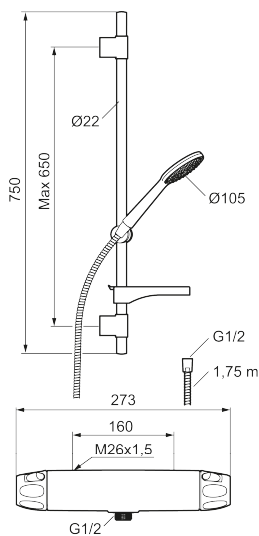

Article number: 86820000 **Flow 3 bar:** 6.9 l/m

Description: Chrome, 160 c/c

- Note! 160 c/c
- Safety mixer 9000XE and head shower set 9000XE
- Shower set has anti lime-scale hand shower, shower bar with slider, soap dish and wall brackets with sealing
- Lead Free material

Unique characteristics

Backflow protection unit type 

PRODUCT DESCRIPTION

9000XE shower kit

9000XE shower kit is our complete shower kit with a mixer and shower set in chrome. The mixer, combined with the large nozzle, delivers a pleasant shower experience with good pressure and an ample jet range without wasting water. The shower kit is easy to install in all types of bathrooms. The product can be supplemented with a tub spout.

Article number: 86820000

Sparepartlist

NO.	FMM NO.	RSK	DESCRIPTION
1	S600083	8218917	On/off handle, complete, krom
1	S600083.75	8218919	On/off handle, complete, brushed chrome
2	S600116	8218920	End cover, chrome
2	S600116.75	8218922	End cover, brushed chrome
3	S600082	8218914	Temperature handle, complete, chrome
3	S600082.75	8218916	Temperature handle, complete, brushed chrome
4	S600020	8441462	Ceramic headwork, with service tool (shower mixer)
4	S600269	8387232	Ceramic headwork, without tool (shower mixer)
5	S600086	8439710	Stop ring, standard
6	S600087	8439711	Scalding protection ring

NO.	FMM NO.	RSK	DESCRIPTION
7	S600084	8439709	Thermostatic cartridge, complete, incl. service tool
7	S600271	8397030	Thermostatic cartridge, complete, without service tool
8	S600088	8439712	Nipple M18x1-G1/2 for shower mixer
9	60770000	8591918	Service tool
10	59800800	8592005	Inlet connectors, 160 c/c
11	38632006	8590311	Filter
12	S600105	8439713	Care-handle, black, 2 pcs
13	S600091	8233001	Hand shower, chrome
13	S600091.75	8233003	Hand shower, brushed chrome
14	S600095	8239500	Wall bracket, chrome
14	S600095.75	8221926	Wall bracket, brushed chrome
15	S600109	8252036	Shower hose, chrome
15	S600109.75	8252038	Shower hose, brushed chrome