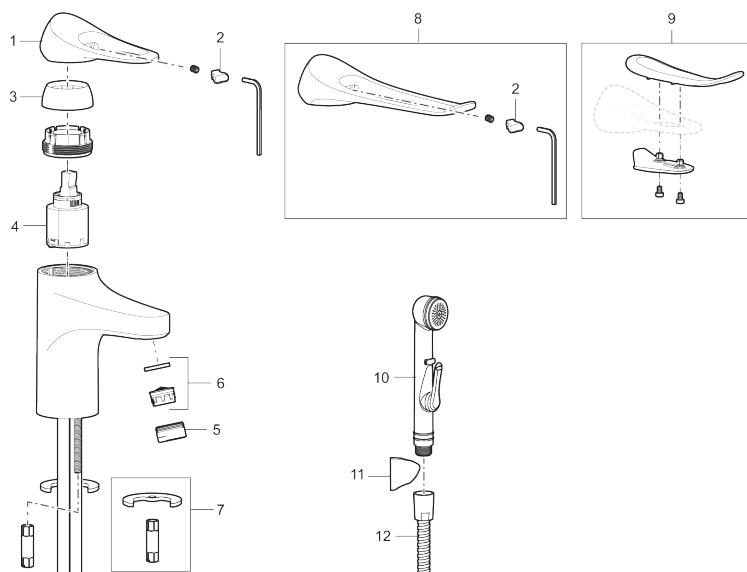

PRODUCT DESCRIPTION

9000XE basin mixer

9000XE basin mixer LEED/BREEAM compliant is a basin mixer in chrome. Its classic design and water-saving function make it a natural choice for the bathroom. This product is LEED/BREEAM compliant, which means it meets the flow rate requirements applicable to certain new buildings and conversions.

Article number: 86507110

Sparepartlist

NO.	FMM NO.	RSK	DESCRIPTION
1	S600096	8387022	Lever, complete, chrome
1	S600096.75	8387024	Lever, complete, Brushed chrome
2	S600097	8387025	Cover lid with colour marking
3	S600101	8387029	Cover sleeve, chrome
3	S600101.75	8387031	Cover sleeve, brushed chrome
4	S600100	8387028	Ceramic cartridge with tool, for kitchen mixer (LEED) and basin mixer
4	S600099	8387027	Ceramic cartridge, for kitchen mixer (LEED) and basin mixer
4	S600178	8387036	Ceramic cartridge with tools
5	S600156	8280014	Housing M24 ext., 13 mm, chrome
5	S600156.75	8280015	Housing M24 ext., 13 mm, brushed chrome
6	S600072	8281671	Aerator insert, 3 l/min at 200–600 kPa
6	S600226	8280024	Aerator insert, 1,7 l/min at 200–600 kPa
7	S600160	8387096	Fastening kit, for basin mixer
8	S600175	8387083	Care-lever, complete
9	S600106	8397001	Care-kit