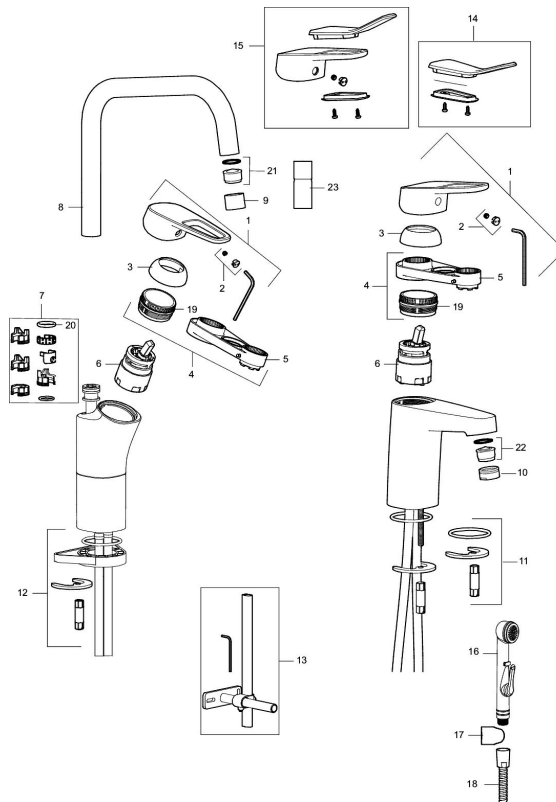

Article number: 83535010 Flow 3 bar: 6.2 l/m

Description: Chrome, connection nut G3/8"

Unique characteristics

Backflow protection unit type 

- With push-down waste
- Cold Start
- Ceramic cartridge with soft closing function
- Adjustable flow control and temperature limiter
- Eco Flow (energy and water saving aerator)
- Soft PEX[®] hoses (stainless steel braided)

PRODUCT DESCRIPTION

SILJAN basin mixer

Soft, curved lines and ultra-shiny surfaces. We have emphasised clean design, simplicity and function, in line with our vision of caring for people and the environment. Strong focus has been placed on design, and specific shapes are used consistently to create a coordinated look. Big or small? Our FM Mattsson Siljan has products for everybody, regardless of their taste or the size of their home. The new Siljan Mini basin mixer is a compact product that packs a punch. Specially designed for small homes, small bathrooms or small hands. The choice is yours. Needless to say, you get the same high quality, just in a smaller size.

Article number: 83535010

Sparepartlist

NO.	FMM NO.	RSK	DESCRIPTION
	44450009	8295353	Accessories (limitation segment, stop screw, allen wrench 3 mm)
1	58501000	8592023	Complete lever, chrome
2	58511000	8592021	Cover lid with colour marking
3	58521000	8592020	Cover sleeve, chrome
4	58530140	8241726	Fastening nipple with service tool
5	60770000	8591918	Service tool
6	59115500	8591947	Ceramic cartridge with service tool, standard (red ring)