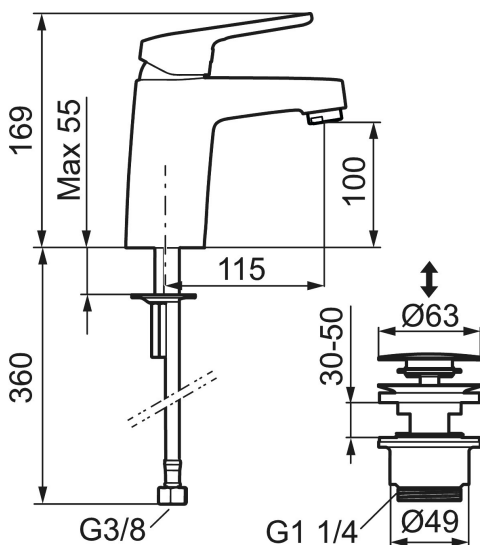

Article number: 83535010 Flow 3 bar: 6.2 l/m

Description: Chrome, connection nut G3/8"

Unique characteristics

Backflow protection unit type 

- With push-down waste
- Cold Start
- Ceramic cartridge with soft closing function
- Adjustable flow control and temperature limiter
- Eco Flow (energy and water saving aerator)
- Soft PEX[®] hoses (stainless steel braided)

Article number: 83535010

Sparepartlist

NO.	FMM NO.	RSK	DESCRIPTION
	44450009	8295353	Accessories (limitation segment, stop screw, allen wrench 3 mm)
1	58501000	8592023	Complete lever, chrome
2	58511000	8592021	Cover lid with colour marking
3	58521000	8592020	Cover sleeve, chrome
4	58530140	8241726	Fastening nipple with service tool
5	60770000	8591918	Service tool
6	59115500	8591947	Ceramic cartridge with service tool, standard (red ring)