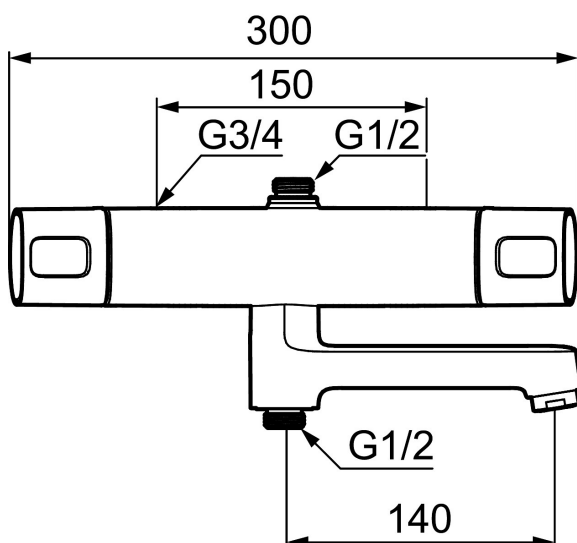

Backflow protection unit type 

- Shower connection up and down
- For head shower set with G1/2 connection
- With reversible headwork
- Pressure balanced thermostatic mixer
- Swivel spout with built-in diverter
- With ceramic sealed headwork
- Temperature handle with safety stop at 38°C
- With Eco-function
- Approved non-return valves, EN-Standard EN1717