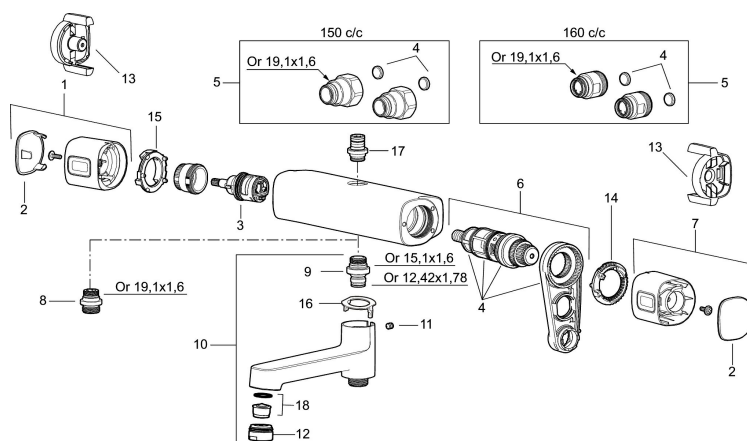

Backflow protection unit type 

- Shower connection up and down
- For head shower set with G1/2 connection
- With reversible headwork
- Pressure balanced thermostatic mixer
- Swivel spout with built-in diverter
- With ceramic sealed headwork
- Temperature handle with safety stop at 38°C
- With Eco-function
- Approved non-return valves, EN-Standard EN1717

Also see our FM Mattsson Siljan shower and bath packages – smart all-in-one solutions with an overhead shower or hand shower set.

Article number: 83911500

Sparepartlist

NO.	FMM NO.	RSK	DESCRIPTION
1	35480009	8592029	On/off handle, complete
2	39031500	8592052	End cover
3	35980009	8585850	Ceramic on/off headwork, reversible
4	38680009	8591701	Filter kit incl. o-rings and service tool
5	59800800	8592005	Inlet connectors, 160 c/c
5	59810800	8592006	Inlet connectors 150 c/c (left-handed thread)
6	38601009	8591609	Thermostatic cartridge, complete, incl. service tool
7	35480109	8592033	Temperature handle, complete
8	39710800	8591967	Nipple M18x1-G1/2 for shower mixer
9	39754000	8591969	Nipple M18x1 with o-ring for bath mixer
10	83990000	8154079	Swivel spout with integrated diverter
11	38086000	8439701	Locking screw
12	29142400	8281526	Housing M24 ext., 13 mm
13	35976209	8592039	Care-handle, black, 2 pcs
14	38523000	8592058	Scalding protection ring
15	38531000	8592059	Stop ring, standard