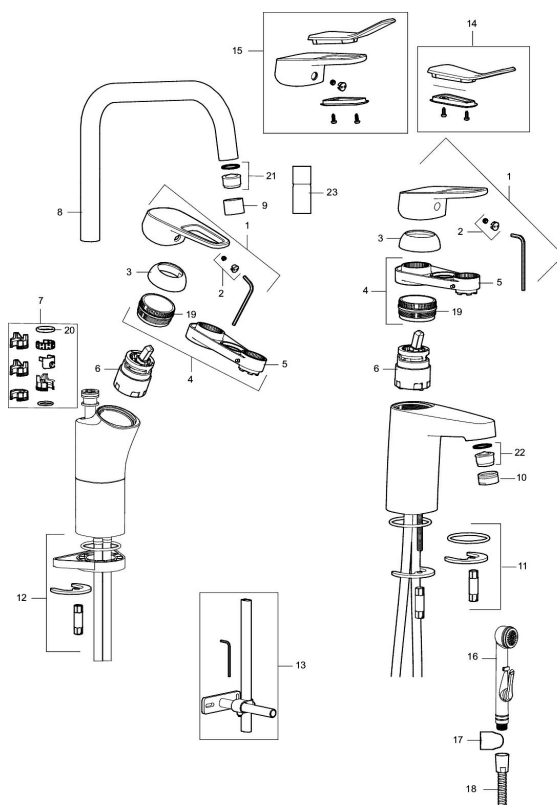

Article number: 83550010 Flow 3 bar: 6.2 l/m

Description: Chrome, connection nut G3/8"

### Uniqe characteristics

Backflow protection unit type 

- With pop-up waste, in metal
- Cold Start
- Ceramic cartridge with soft closing function
- Adjustable flow control and temperature limiter
- Eco Flow (energy and water saving aerator)
- Soft PEX<sup>®</sup> hoses (stainless steel braided)

### Sparepartlist

NO.	FMM NO.	RSK	DESCRIPTION
	44450009	8295353	Accessories (limitation segment, stop screw, allen wrench 3 mm)
1	58501000	8592023	Complete lever, chrome
2	58511000	8592021	Cover lid with colour marking
3	58521000	8592020	Cover sleeve, chrome
4	58530140	8241726	Fastening nipple with service tool
5	60770000	8591918	Service tool
6	59115500	8591947	Ceramic cartridge with service tool, standard (red ring)