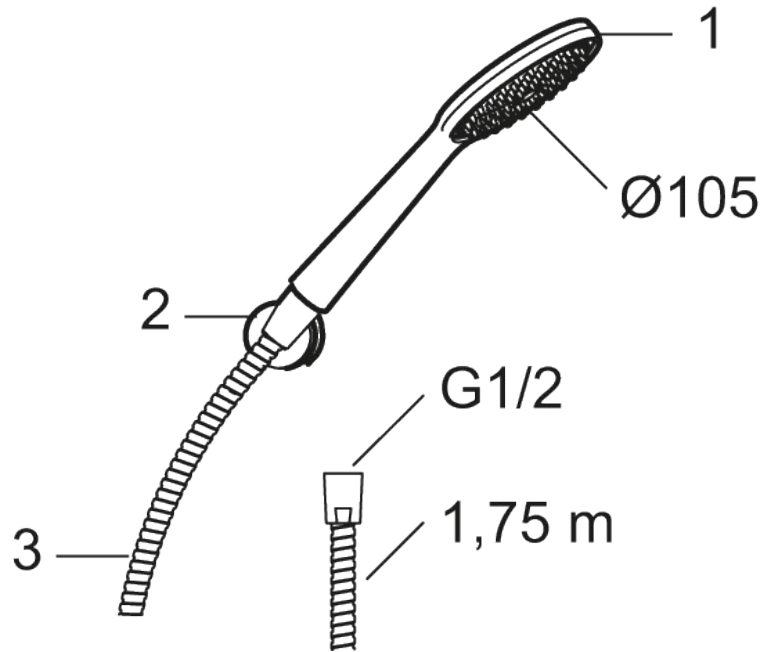

9000XE hand shower set

9000XE hand shower set is a shower set in brushed chrome with a hand shower, metal hose and simple wall bracket. The large nozzle provides a pleasant shower experience with good pressure and an ample jet range without wasting water. The shower set is easy to install in all types of bathrooms.

Article number: 86720003 **Flow 3 bar:** 6.9 l/m

Description: Brushed chrome

- Anti lime-scale hand shower
- Lead Free material
- Note! The hose must not be equipped with an on/off device

Unique characteristics

PRODUCT DESCRIPTION

9000XE hand shower set

9000XE hand shower set is a shower set in brushed chrome with a hand shower, metal hose and simple wall bracket. The large nozzle provides a pleasant shower experience with good pressure and an ample jet range without wasting water. The shower set is easy to install in all types of bathrooms.

Article number: 86720003

Sparepartlist

NO.	FMM NO.	RSK	DESCRIPTION
1	S600091	8233001	Hand shower, chrome
1	S600091.75	8233003	Hand shower, brushed chrome
2	S600208	8239743	Wall bracket, chrome
3	S600109	8252036	Shower hose, chrome
3	S600109.75	8252038	Shower hose, brushed chrome