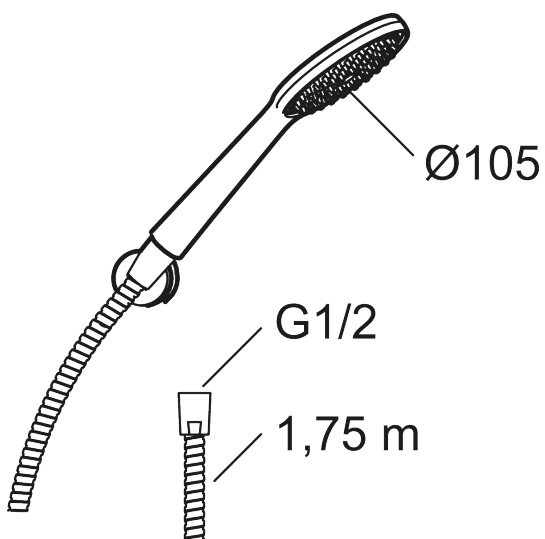

9000XE hand shower set

9000XE hand shower set is a shower set in brushed chrome with a hand shower, metal hose and simple wall bracket. The large nozzle provides a pleasant shower experience with good pressure and an ample jet range without wasting water. The shower set is easy to install in all types of bathrooms.

Article number: 86720003 **Flow 3 bar:** 6.9 l/m

Description: Brushed chrome

- Anti lime-scale hand shower
- Lead Free material
- Note! The hose must not be equipped with an on/off device

Unique characteristics

PRODUCT DESCRIPTION

9000XE hand shower set

9000XE hand shower set is a shower set in brushed chrome with a hand shower, metal hose and simple wall bracket. The large nozzle provides a pleasant shower experience with good pressure and an ample jet range without wasting water. The shower set is easy to install in all types of bathrooms.

Article number: 86720003

Sparepartlist

NO.	FMM NO.	RSK	DESCRIPTION
1	S600091	8233001	Hand shower, chrome
1	S600091.75	8233003	Hand shower, brushed chrome
2	S600208	8239743	Wall bracket, chrome
3	S600109	8252036	Shower hose, chrome
3	S600109.75	8252038	Shower hose, brushed chrome