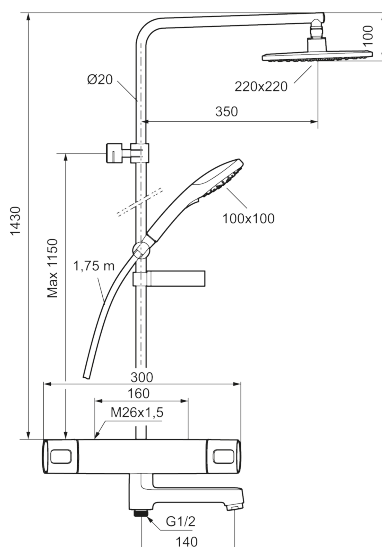

Article number: 83930000 Flow 3 bar: 22.0 l/m

Description: Chrome, 160 c/c

Uniqe characteristics

Backflow protection unit type

- Safety mixer Siljan and head shower set Siljan
- With reversible headwork
- Svivel spout with integrated diverter
- Anti lime-scale head- and hand shower
- Eco Flow, hand shower 9 l/min and head shower 12 l/min
- Shower bar with slider, soap dish and wall bracket with sealing
- Shower pipe can be shortened if required
- Flexible wall bracket ± 5 mm in height and 50–100 mm from wall, 2x18 mm spacers included, with sealing, hidden pipe joint