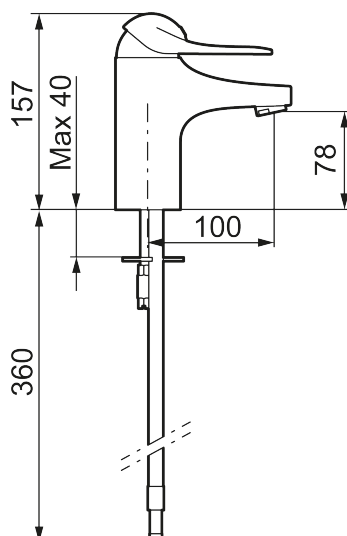

Article number: 80607000 **Flow 3 bar:** 4.7 l/m

Description: Chrome, constant flow 5 l/min at 200–600 kPa, connection flat end Ø10 mm

Unique characteristics

Energy class

Assessed

Backflow protection unit type

Article number: 80607000

Sparepartlist

NO.	FMM NO.	RSK	DESCRIPTION
1	58500000	8591936	Lever, complete, L=90 mm
1	58501750	8591937	Lever, complete, L=150 mm
1	58501800	8592048	Lever, complete, L=180 mm
2	58510000	8591944	Cover lid with colour marking
3	58520000	8591945	Cover sleeve
4	58530140	8241726	Fastening nipple with service tool
5	59120009	8591949	Ceramic cartridge with service tool, cold start (green ring)
5	59120000	8591769	Ceramic cartridge, cold start (green ring)
5	59126000	8591966	Ceramic cartridge with service tool, Eco Plus (green ring)