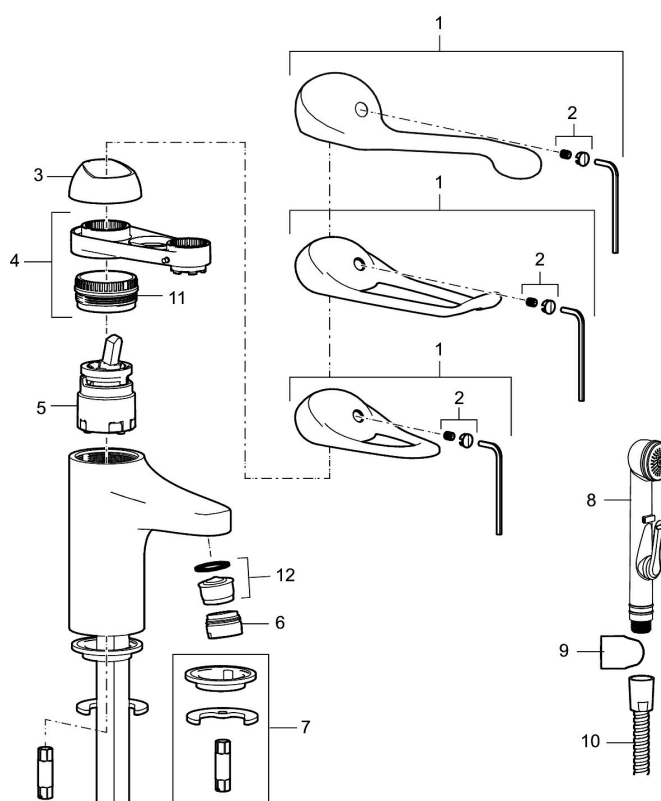

Article number: 80607000 **Flow 3 bar:** 4.7 l/m

Description: Chrome, constant flow 5 l/min at 200–600 kPa, connection flat end Ø10 mm

Unique characteristics

Energy class

Assessed

Backflow protection unit type

- Cold Start
- Ceramic cartridge with soft closing function
- Adjustable flow control and temperature limiter
- Eco Flow (energy and water saving aerator)
- Soft PEX[®] hoses (stainless steel braided)

PRODUCT DESCRIPTION

9000E basin mixer

An optimal fusion of design and function. The FM Mattsson 9000E range ushers in a new generation of mixers that are environmentally engineered down to the last detail. The mixer brings beauty and technical perfection to your bathroom. Even in its basic version, the mixer has unique functions that save energy without compromising on comfort.

Article number: 80607000

Sparepartlist

NO.	FMM NO.	RSK	DESCRIPTION
1	58500000	8591936	Lever, complete, L=90 mm
1	58501750	8591937	Lever, complete, L=150 mm
1	58501800	8592048	Lever, complete, L=180 mm
2	58510000	8591944	Cover lid with colour marking
3	58520000	8591945	Cover sleeve
4	58530140	8241726	Fastening nipple with service tool
5	59120009	8591949	Ceramic cartridge with service tool, cold start (green ring)
5	59120000	8591769	Ceramic cartridge, cold start (green ring)
5	59126000	8591966	Ceramic cartridge with service tool, Eco Plus (green ring)